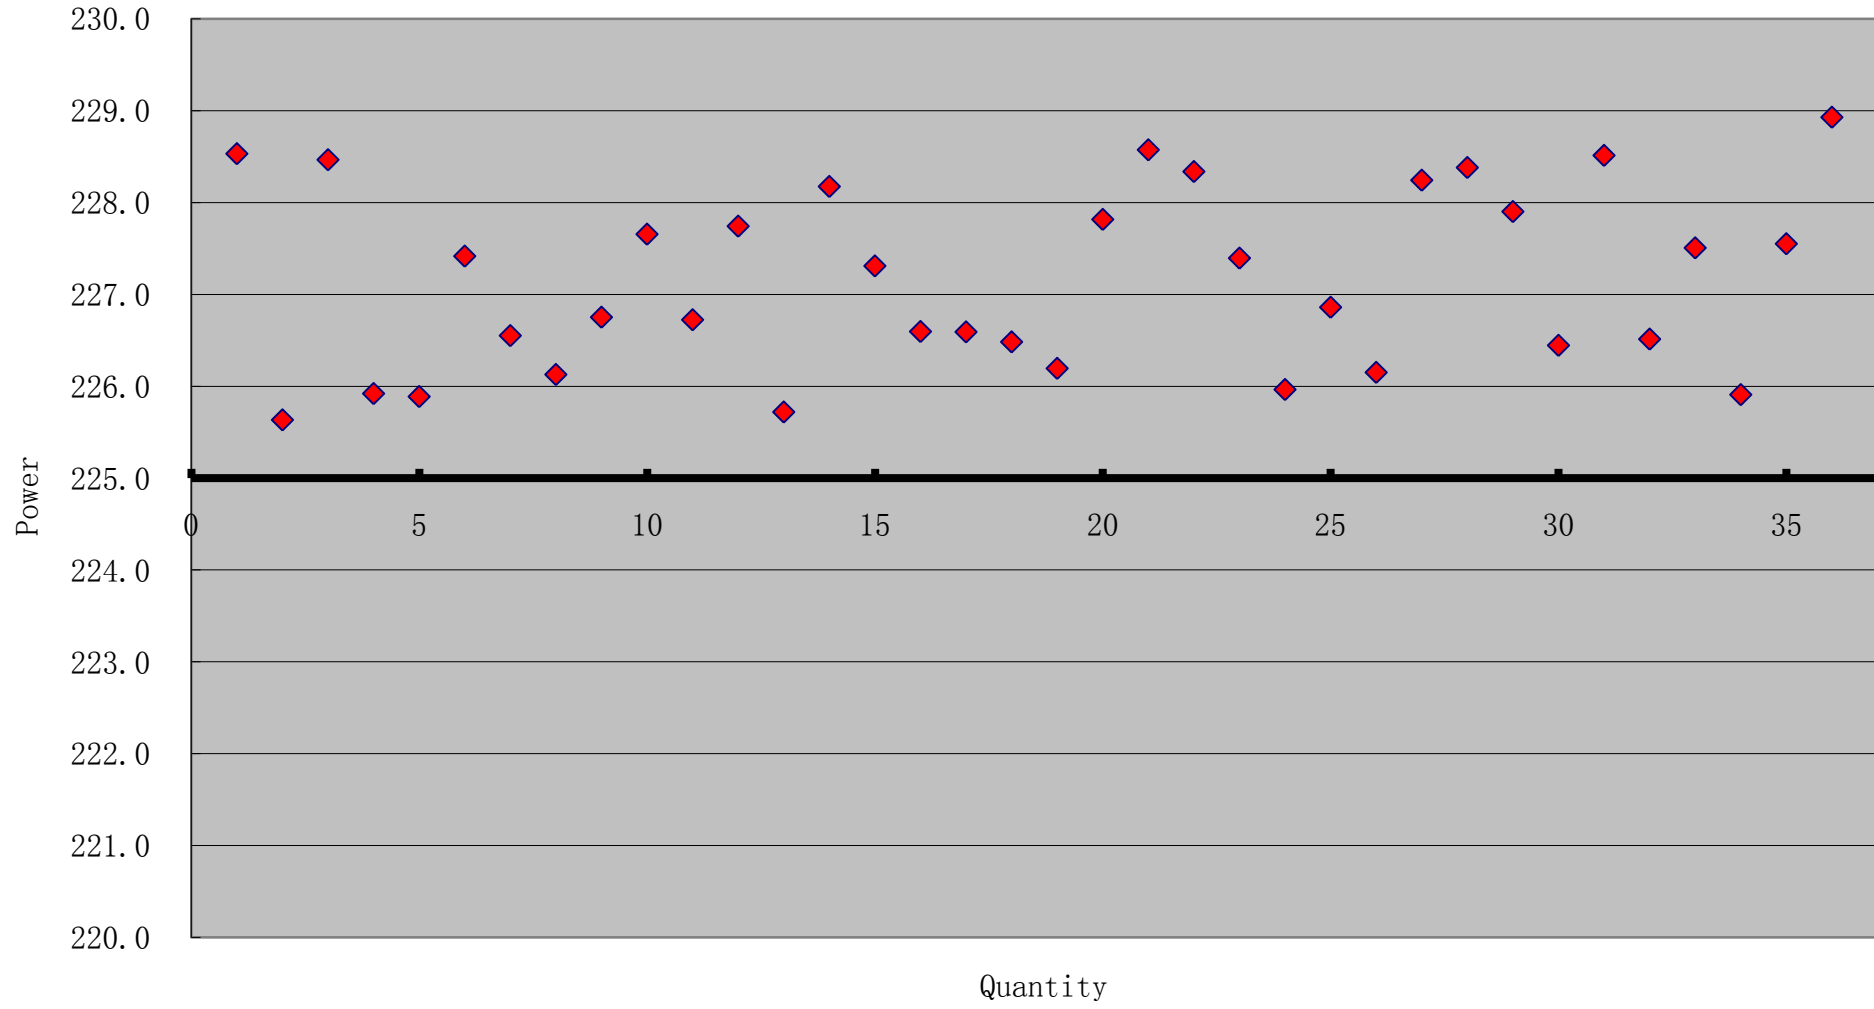

US225W-36-10490

No.	Barcode	Voc(V)	Isc(A)	Vm(V)	Im(A)	Pm(W)	FF)	Lable Power(W)
109	SEAP11012112114	36.4	8.28	28.9	7.91	228.5	75.8	225W
110	SEAP11011912028	36.7	8.18	29.1	7.74	225.6	75.2	225W
111	SEAP11012112006	36.6	8.23	29.1	7.85	228.5	75.9	225W
112	SEAP11012112317	36.2	8.23	28.9	7.83	225.9	75.9	225W
113	SEAP11011912013	36.8	8.23	28.7	7.88	225.9	74.6	225W
114	SEAP11011912004	36.7	8.21	29.1	7.82	227.4	75.4	225W
115	SEAP11011912191	36.7	8.26	29.2	7.75	226.6	74.6	225W
116	SEAP11011912053	36.7	8.18	29.1	7.77	226.1	75.3	225W
117	SEAP11011912187	36.7	8.21	29.2	7.76	226.8	75.3	225W
118	SEAP11012712029	36.7	8.22	29.2	7.80	227.7	75.5	225W
119	SEAP11012612680	36.2	8.31	28.9	7.85	226.7	75.4	225W
120	SEAP11012012424	36.2	8.27	29.0	7.84	227.7	76.0	225W
121	SEAP11012712481	36.4	8.21	29.0	7.78	225.7	75.5	225W
122	SEAP11011912500	37.3	8.22	29.7	7.69	228.2	74.5	225W
123	SEAP11011912563	37.3	8.24	29.7	7.65	227.3	74.0	225W
124	SEAP11012712195	36.7	8.15	29.3	7.74	226.6	75.8	225W
125	SEAP11011912579	36.8	8.28	29.3	7.74	226.6	74.3	225W
126	SEAP11011912268	37.2	8.29	29.2	7.75	226.5	73.6	225W
127	SEAP11011912542	37.0	8.15	29.3	7.72	226.2	75.1	225W
128	SEAP11012012569	36.6	8.26	29.3	7.78	227.8	75.3	225W
129	SEAP11012012031	37.1	8.45	29.5	7.75	228.6	72.9	225W
130	SEAP11012012011	37.1	8.26	29.4	7.76	228.3	74.6	225W
131	SEAP11012712228	36.7	8.25	29.1	7.82	227.4	75.1	225W
132	SEAP11012712061	36.5	8.23	29.0	7.80	226.0	75.1	225W
133	SEAP11012712408	36.4	8.23	29.0	7.83	226.9	75.7	225W
134	SEAP11012712223	36.5	8.25	29.1	7.78	226.2	75.1	225W
135	SEAP11012712255	36.8	8.16	29.2	7.81	228.2	76.1	225W
136	SEAP11012712139	36.9	8.14	29.3	7.78	228.4	76.2	225W
137	SEAP11012712062	36.8	8.15	29.4	7.76	227.9	76.0	225W
138	SEAP11012712256	36.6	8.21	29.2	7.77	226.4	75.3	225W
139	SEAP11012712455	36.6	8.23	29.3	7.81	228.5	75.9	225W
140	SEAP11012712131	36.7	8.07	29.4	7.70	226.5	76.4	225W
141	SEAP11012712670	36.6	8.22	29.1	7.81	227.5	75.7	225W
142	SEAP11012712135	36.6	8.23	29.3	7.70	225.9	74.9	225W
143	SEAP11012712240	36.6	8.28	29.1	7.82	227.6	75.1	225W
144	SEAP11012112335	36.5	8.30	29.2	7.84	228.9	75.5	225W
TOTAL						8177.5		
AVERAGE						227.2		

225W US225W-36-10490
(+0.27%, +1.73%)