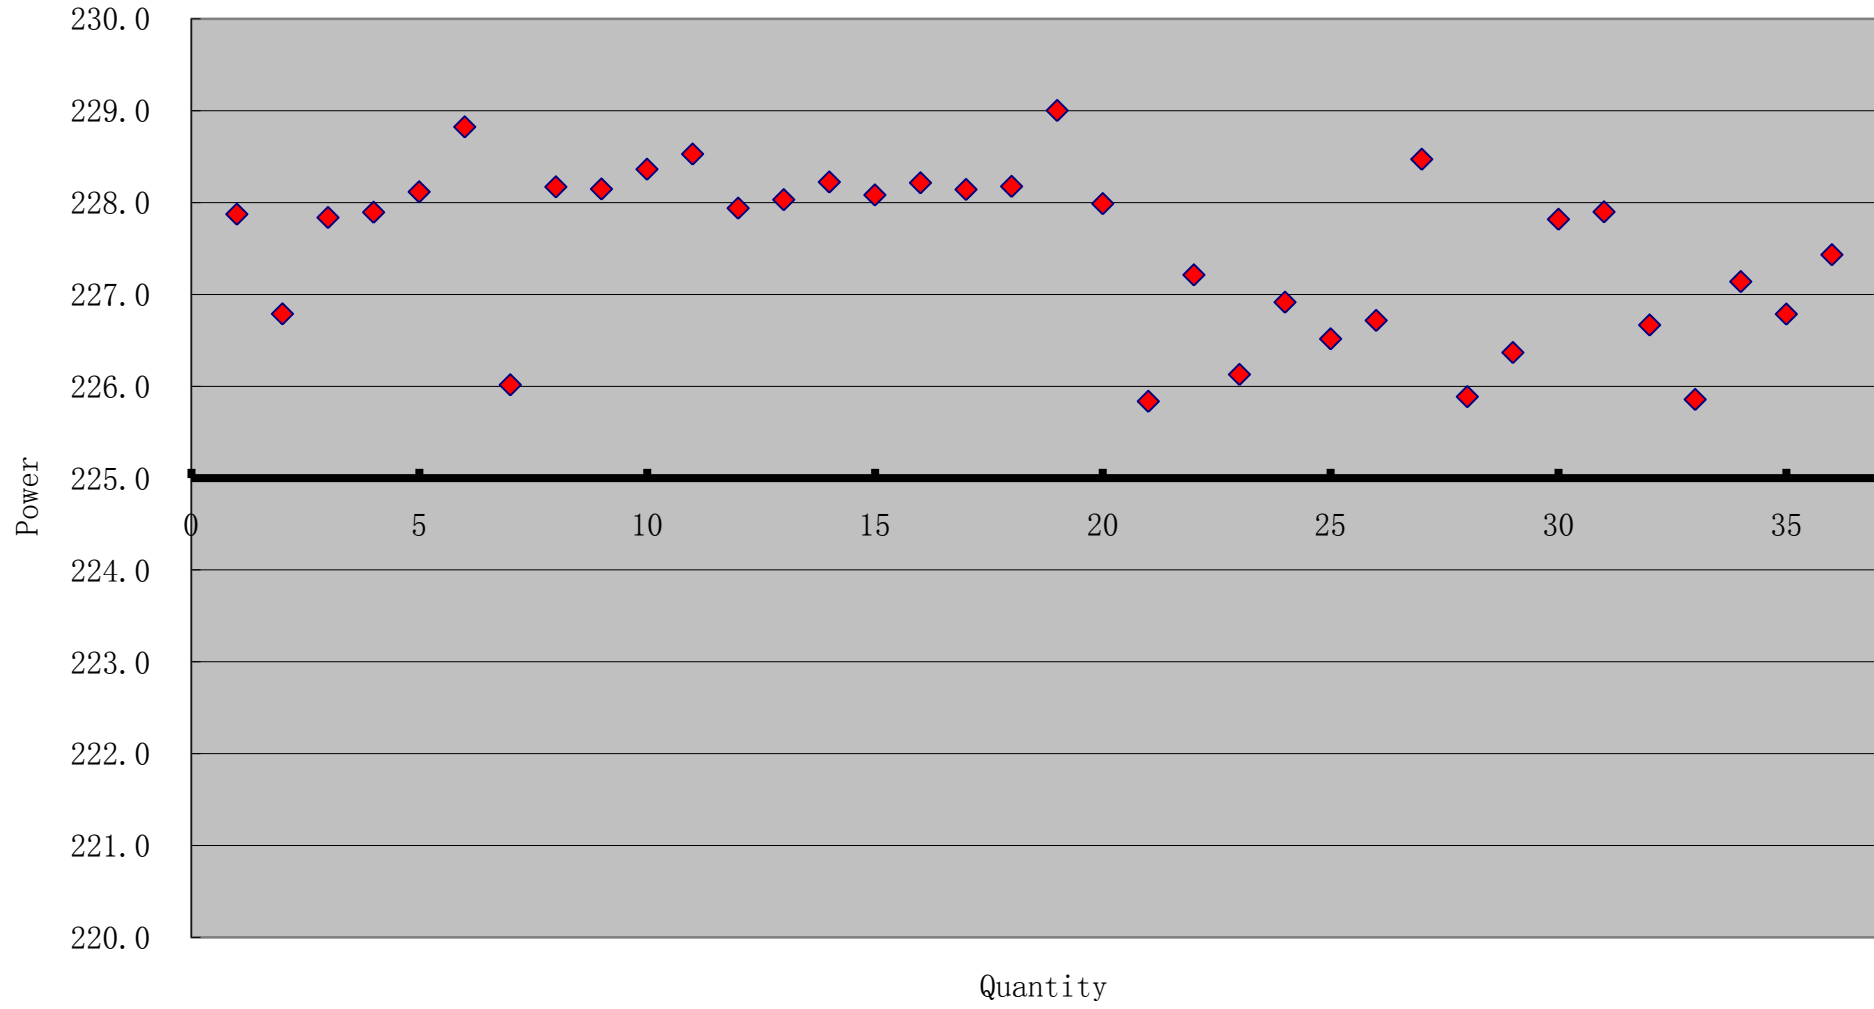

US225W-36-10496

No.	Barcode	Voc(V)	Isc(A)	Vm(V)	Im(A)	Pm(W)	FF)	Lable Power(W)
325	SEAP11011912002	37.3	8.28	29.4	7.76	227.9	73.8	225W
326	SEAP11011912334	36.9	8.25	29.5	7.68	226.8	74.5	225W
327	SEAP11011912115	37.3	8.34	29.3	7.78	227.8	73.3	225W
328	SEAP11011912117	37.5	8.37	29.3	7.77	227.9	72.7	225W
329	SEAP11011912175	36.9	8.24	29.5	7.73	228.1	75.0	225W
330	SEAP11011912282	37.5	8.38	29.4	7.78	228.8	72.8	225W
331	SEAP11011912087	36.7	8.25	29.4	7.68	226.0	74.7	225W
332	SEAP11011912145	37.4	8.37	29.3	7.78	228.2	72.9	225W
333	SEAP11011912197	37.4	8.35	29.3	7.78	228.1	73.1	225W
334	SEAP11011912596	37.1	8.15	29.3	7.78	228.4	75.6	225W
335	SEAP11011912261	37.5	8.36	29.4	7.76	228.5	73.0	225W
336	SEAP11011912206	37.4	8.35	29.4	7.75	227.9	73.0	225W
337	SEAP11011912107	37.5	8.36	29.4	7.75	228.0	72.7	225W
338	SEAP11012012071	37.1	8.16	29.4	7.75	228.2	75.4	225W
339	SEAP11012012026	37.0	8.21	29.4	7.77	228.1	75.0	225W
340	SEAP11011912793	37.0	8.39	29.8	7.67	228.2	73.5	225W
341	SEAP11011912523	37.2	8.25	29.5	7.74	228.1	74.4	225W
342	SEAP11011912419	37.3	8.16	29.6	7.70	228.2	75.0	225W
343	SEAP11012012343	37.0	8.24	29.8	7.68	229.0	75.2	225W
344	SEAP11011912878	36.9	8.30	29.3	7.79	228.0	74.5	225W
345	SEAP11011912592	36.7	8.24	29.2	7.75	225.8	74.6	225W
346	SEAP11011912657	36.9	8.29	29.2	7.77	227.2	74.3	225W
347	SEAP11011912515	36.7	8.19	29.2	7.75	226.1	75.2	225W
348	SEAP11011912536	36.9	8.13	29.3	7.73	226.9	75.5	225W
349	SEAP11011912399	36.8	8.21	29.3	7.73	226.5	74.9	225W
350	SEAP11011912778	36.7	8.19	29.2	7.77	226.7	75.4	225W
351	SEAP11011912484	37.0	8.18	29.2	7.82	228.5	75.4	225W
352	SEAP11011912526	36.7	8.21	29.1	7.76	225.9	75.0	225W
353	SEAP11012012018	36.7	8.14	29.1	7.77	226.4	75.6	225W
354	SEAP11012112182	36.5	8.25	29.0	7.85	227.8	75.6	225W
355	SEAP11011912495	37.0	8.25	29.3	7.79	227.9	74.7	225W
356	SEAP11012012082	36.8	8.19	29.3	7.74	226.7	75.2	225W
357	SEAP11011912242	36.5	8.32	28.9	7.80	225.9	74.3	225W
358	SEAP11011912296	36.8	8.19	29.4	7.73	227.1	75.3	225W
359	SEAP11012112154	36.3	8.39	29.0	7.81	226.8	74.4	225W
360	SEAP11012112143	36.3	8.38	28.9	7.88	227.4	74.8	225W
TOTAL						8190.0		
AVERAGE						227.5		

225W US225W-36-10496
(+0.36%, +1.78%)