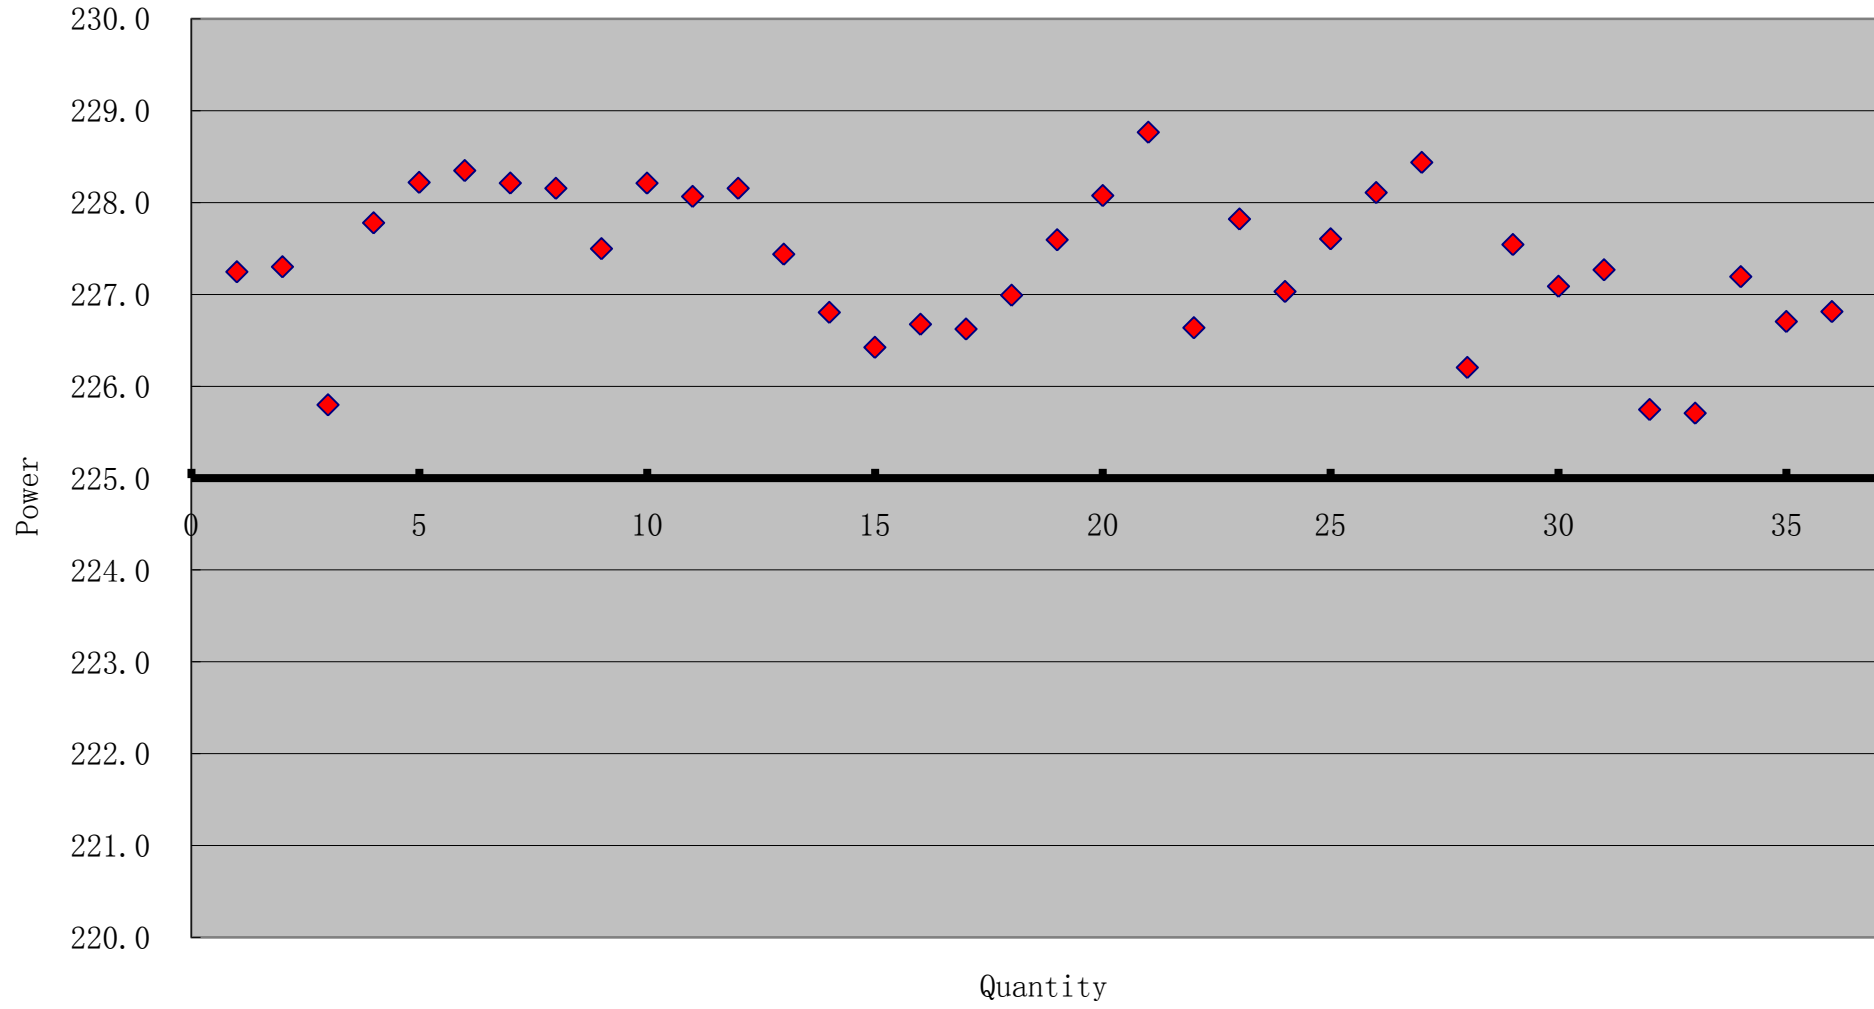

US225W-36-10487

No.	Barcode	Voc(V)	Isc(A)	Vm(V)	Im(A)	Pm(W)	FF)	Lable Power(W)
1	SEAP11012312057	36.3	8.27	29.0	7.85	227.2	75.8	225W
2	SEAP11012212615	36.0	8.29	28.7	7.92	227.3	76.1	225W
3	SEAP11012112222	36.2	8.34	28.8	7.84	225.8	74.7	225W
4	SEAP11012112053	36.6	8.23	29.1	7.83	227.8	75.6	225W
5	SEAP11012112403	36.7	8.20	29.3	7.80	228.2	76.0	225W
6	SEAP11011912822	37.1	8.26	29.2	7.81	228.3	74.6	225W
7	SEAP11012112012	36.6	8.26	29.2	7.81	228.2	75.3	225W
8	SEAP11012112183	36.7	8.18	29.2	7.81	228.2	76.1	225W
9	SEAP11011912697	37.0	8.14	29.2	7.78	227.5	75.6	225W
10	SEAP11012112146	36.6	8.28	29.0	7.87	228.2	75.4	225W
11	SEAP11012112138	36.5	8.22	29.2	7.81	228.1	75.9	225W
12	SEAP11012112230	36.8	8.25	29.4	7.77	228.2	75.3	225W
13	SEAP11012112168	36.5	8.30	29.1	7.81	227.4	75.1	225W
14	SEAP11012112399	36.7	8.14	29.3	7.73	226.8	75.8	225W
15	SEAP11011912785	36.9	8.18	29.3	7.74	226.4	75.1	225W
16	SEAP11011912444	36.8	8.17	29.2	7.76	226.7	75.3	225W
17	SEAP11012012058	36.8	8.13	29.1	7.79	226.6	75.7	225W
18	SEAP11012012192	36.5	8.31	29.1	7.80	227.0	74.8	225W
19	SEAP11011912432	37.0	8.25	29.4	7.73	227.6	74.5	225W
20	SEAP11011912853	37.1	8.18	29.3	7.78	228.1	75.2	225W
21	SEAP11011912767	37.4	8.22	29.7	7.70	228.8	74.5	225W
22	SEAP11011912630	37.0	8.24	29.5	7.70	226.6	74.3	225W
23	SEAP11012112542	36.5	8.21	29.0	7.85	227.8	76.1	225W
24	SEAP11012112232	36.6	8.21	29.2	7.78	227.0	75.5	225W
25	SEAP11011912667	37.0	8.18	29.4	7.75	227.6	75.2	225W
26	SEAP11011912744	37.0	8.26	29.3	7.79	228.1	74.7	225W
27	SEAP11012312131	36.7	8.28	28.9	7.90	228.4	75.2	225W
28	SEAP11012012076	36.9	8.12	29.2	7.73	226.2	75.6	225W
29	SEAP11012212237	36.4	8.29	29.0	7.84	227.5	75.4	225W
30	SEAP11012312080	36.4	8.35	29.0	7.84	227.1	74.7	225W
31	SEAP11012312024	36.6	8.24	28.9	7.87	227.3	75.4	225W
32	SEAP11012112704	36.2	8.31	28.8	7.85	225.7	75.2	225W
33	SEAP11012112290	36.5	8.25	29.2	7.73	225.7	75.0	225W
34	SEAP11012112604	36.4	8.32	29.0	7.85	227.2	75.1	225W
35	SEAP11012112439	36.2	8.28	28.8	7.88	226.7	75.6	225W
36	SEAP11012112510	36.2	8.28	29.1	7.79	226.8	75.6	225W
TOTAL						8184.3		
AVERAGE						227.3		

225W US225W-36-10487
(+0.31%, +1.69%)