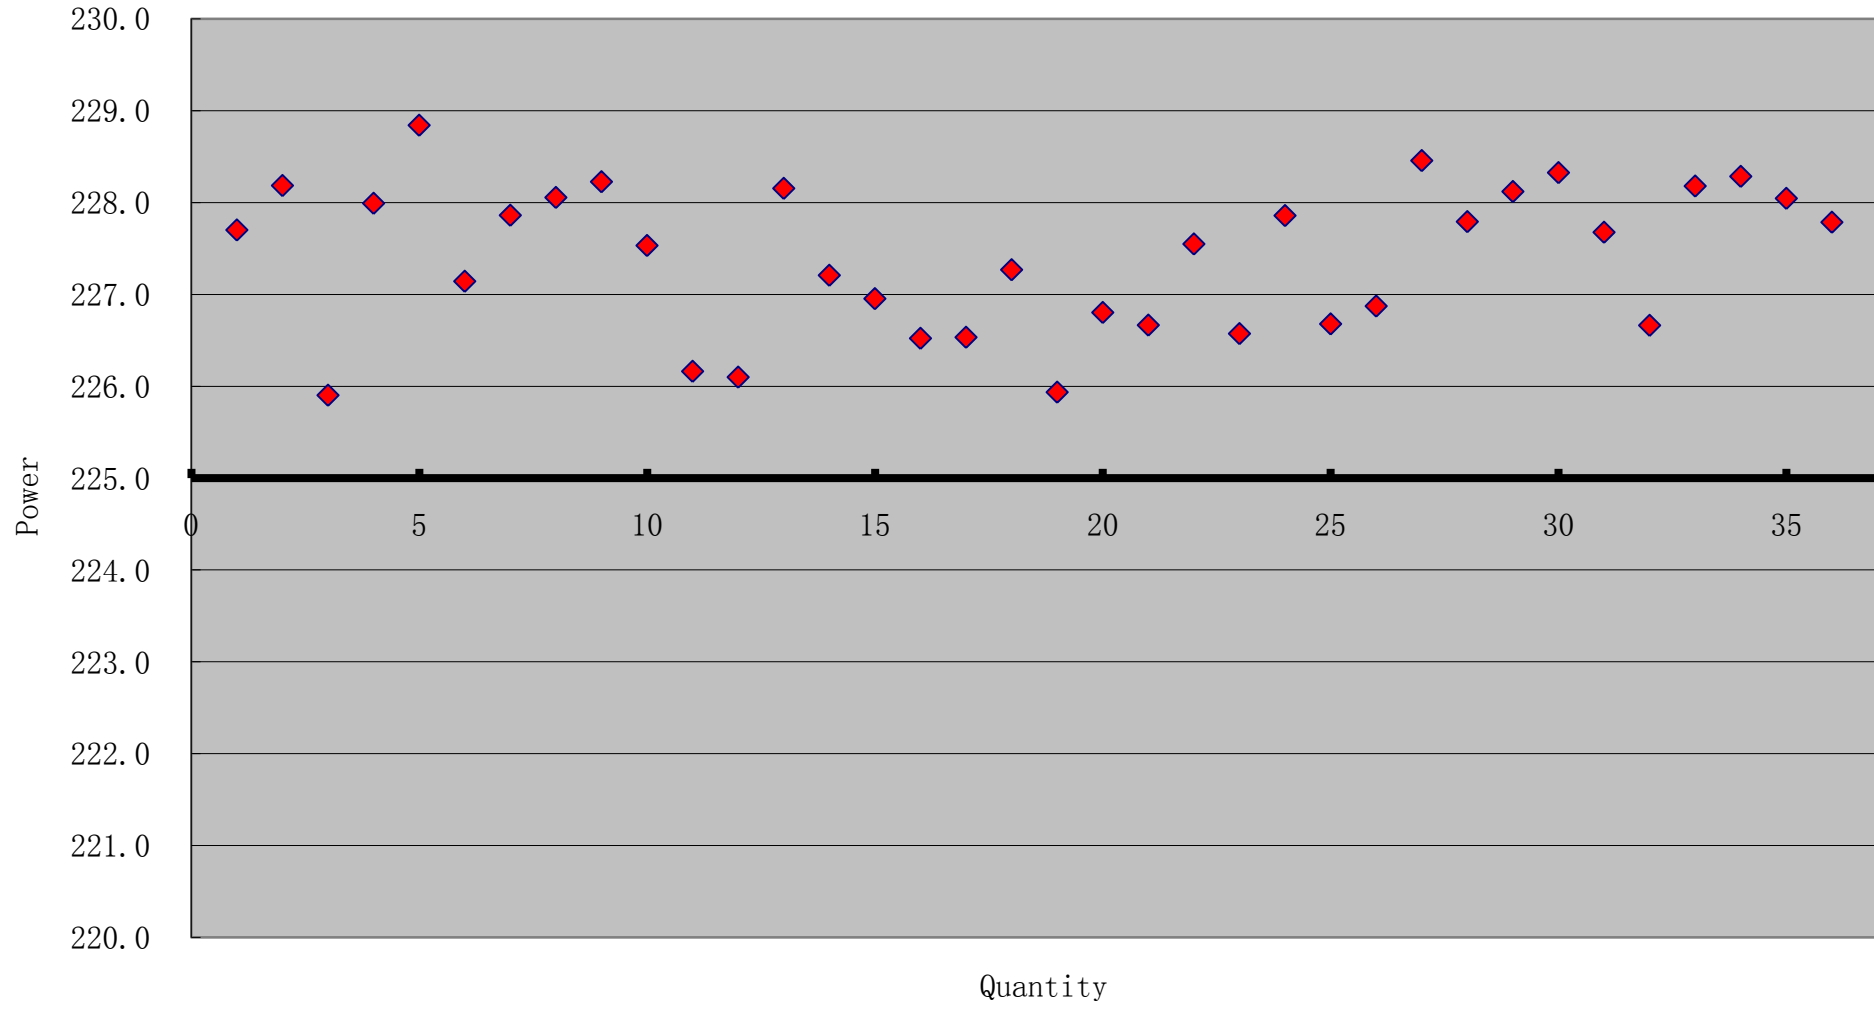

US225W-36-10498

No.	Barcode	Voc(V)	Isc(A)	Vm(V)	Im(A)	Pm(W)	FF)	Lable Power(W)
397	SEAP11011912327	37.0	8.26	29.1	7.81	227.7	74.4	225W
398	SEAP11011912336	37.2	8.27	29.0	7.86	228.2	74.2	225W
399	SEAP11011912313	37.0	8.18	29.0	7.79	225.9	74.6	225W
400	SEAP11011912326	37.0	8.25	29.3	7.77	228.0	74.7	225W
401	SEAP11011912319	37.0	8.24	29.3	7.82	228.8	75.1	225W
402	SEAP11011912011	36.9	8.14	29.2	7.79	227.1	75.5	225W
403	SEAP11011912032	37.0	8.30	29.1	7.84	227.9	74.2	225W
404	SEAP11011912048	36.9	8.33	29.1	7.83	228.1	74.2	225W
405	SEAP11011912054	36.9	8.29	29.2	7.82	228.2	74.7	225W
406	SEAP11011912213	37.4	8.24	29.5	7.71	227.5	73.8	225W
407	SEAP11011912243	36.7	8.25	29.1	7.78	226.2	74.6	225W
408	SEAP11011912171	36.7	8.27	28.9	7.82	226.1	74.6	225W
409	SEAP11011912176	36.8	8.26	28.8	7.92	228.2	75.0	225W
410	SEAP11011912142	37.0	8.26	28.8	7.88	227.2	74.3	225W
411	SEAP11011912072	36.7	8.28	29.1	7.80	227.0	74.8	225W
412	SEAP11011912198	36.8	8.18	28.9	7.83	226.5	75.3	225W
413	SEAP11011912235	36.6	8.33	29.1	7.78	226.5	74.2	225W
414	SEAP11011912127	36.8	8.25	29.2	7.79	227.3	75.0	225W
415	SEAP11011912270	36.7	8.19	29.1	7.77	225.9	75.3	225W
416	SEAP11011912061	36.7	8.28	29.0	7.82	226.8	74.7	225W
417	SEAP11011912133	36.7	8.25	29.1	7.78	226.7	74.8	225W
418	SEAP11011912067	36.9	8.32	28.6	7.95	227.5	74.1	225W
419	SEAP11011912233	36.8	8.21	29.1	7.79	226.6	75.1	225W
420	SEAP11011912236	37.3	8.26	29.2	7.80	227.9	73.9	225W
421	SEAP11011912101	36.7	8.31	28.9	7.84	226.7	74.3	225W
422	SEAP11011912077	36.8	8.29	29.0	7.83	226.9	74.3	225W
423	SEAP11012112366	36.6	8.16	29.2	7.82	228.5	76.4	225W
424	SEAP11012112041	36.6	8.23	29.0	7.86	227.8	75.7	225W
425	SEAP11012112402	36.7	8.17	29.2	7.82	228.1	76.2	225W
426	SEAP11012112288	36.6	8.16	29.1	7.85	228.3	76.4	225W
427	SEAP11011912265	36.8	8.24	29.0	7.84	227.7	75.0	225W
428	SEAP11011912138	36.6	8.30	28.8	7.86	226.7	74.6	225W
429	SEAP11012112295	36.6	8.14	29.2	7.81	228.2	76.7	225W
430	SEAP11012012035	36.9	8.28	29.4	7.77	228.3	74.7	225W
431	SEAP11012112062	36.5	8.25	29.1	7.83	228.0	75.6	225W
432	SEAP11012112453	36.7	8.13	29.3	7.77	227.8	76.4	225W
TOTAL						8186.6		
AVERAGE						227.4		

225W US225W-36-10498
(+0.40%, +1.69%)