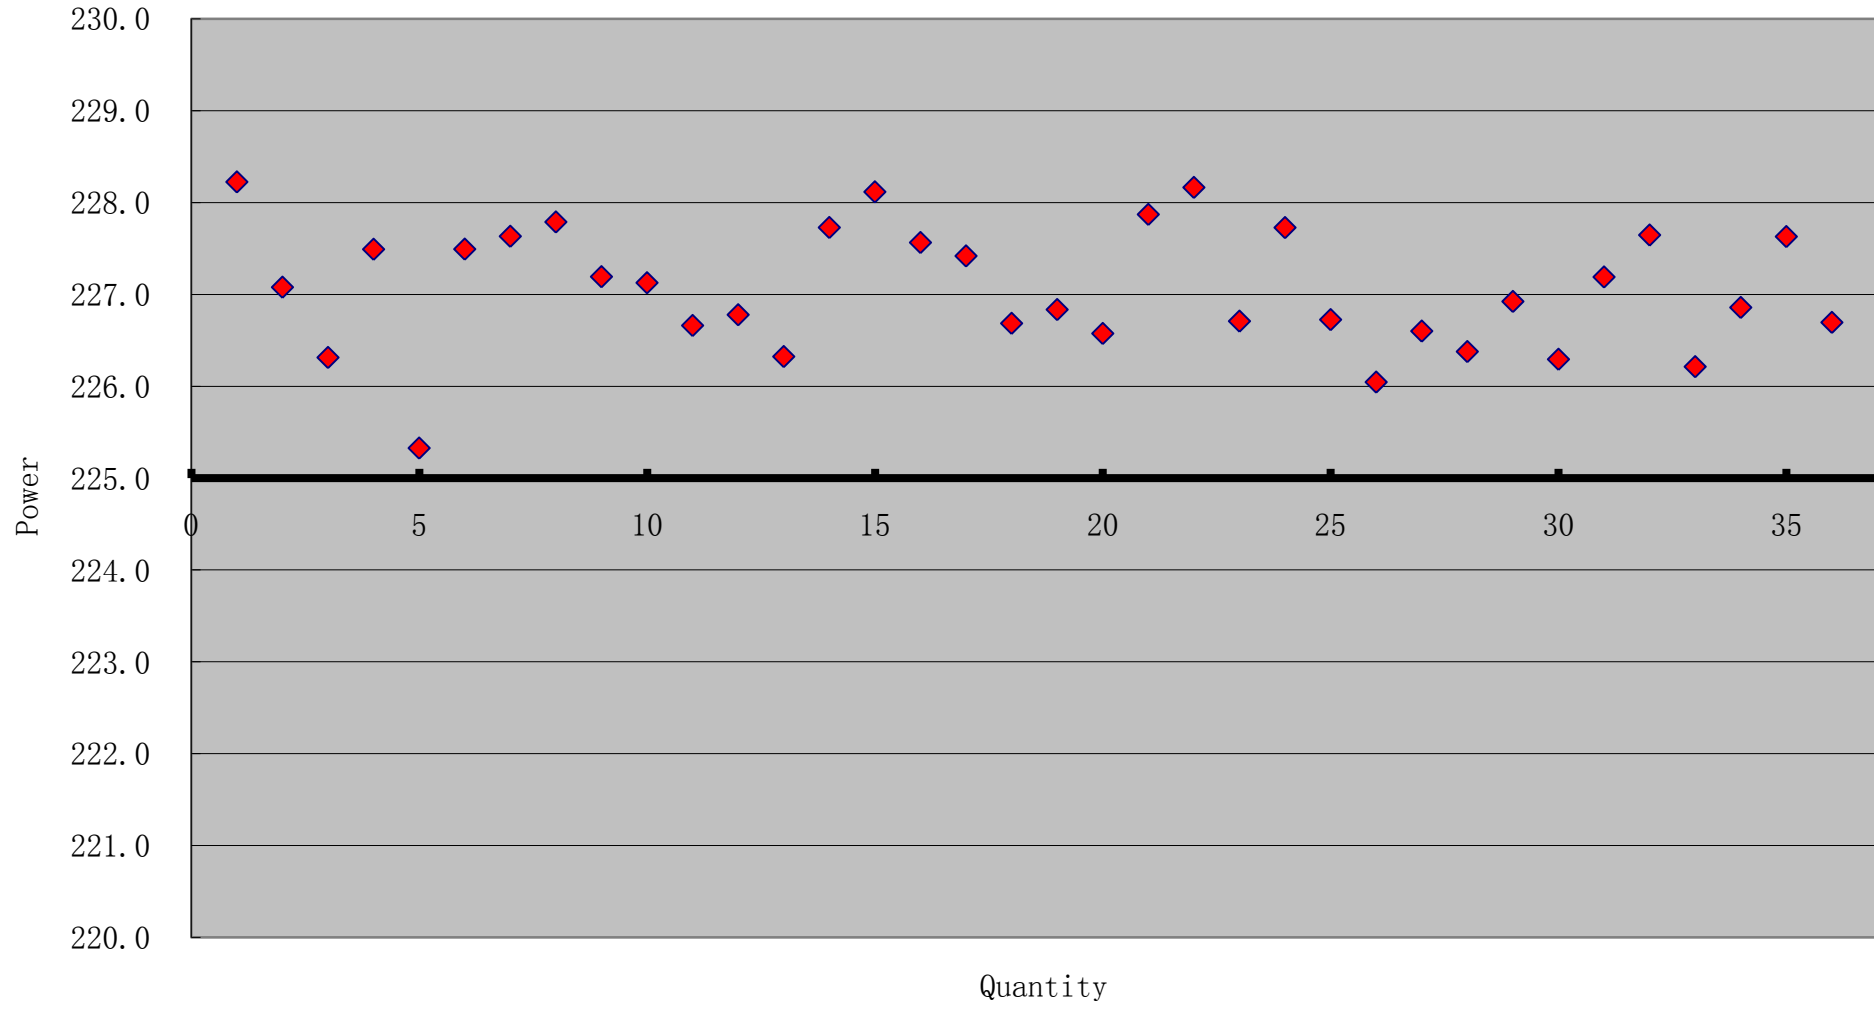

US225W-36-10497

No.	Barcode	Voc(V)	Isc(A)	Vm(V)	Im(A)	Pm(W)	FF)	Lable Power(W)
361	SEAP11012112348	36.5	8.20	29.1	7.85	228.2	76.2	225W
362	SEAP11011912155	36.7	8.37	29.1	7.81	227.1	74.0	225W
363	SEAP11011912144	36.8	8.22	29.1	7.77	226.3	74.9	225W
364	SEAP11011912322	37.0	8.29	29.2	7.79	227.5	74.2	225W
365	SEAP11012712687	36.6	8.18	29.4	7.66	225.3	75.3	225W
366	SEAP11011912157	36.8	8.23	29.3	7.76	227.5	75.1	225W
367	SEAP11012712602	36.5	8.23	28.9	7.87	227.6	75.8	225W
368	SEAP11012712295	36.5	8.37	28.9	7.88	227.8	74.5	225W
369	SEAP11012612800	36.6	8.25	29.0	7.83	227.2	75.3	225W
370	SEAP11012612768	36.3	8.16	28.9	7.85	227.1	76.6	225W
371	SEAP11011912069	36.8	8.23	29.1	7.78	226.7	74.9	225W
372	SEAP11011912001	36.7	8.28	29.1	7.80	226.8	74.6	225W
373	SEAP11011912153	36.8	8.30	29.1	7.77	226.3	74.1	225W
374	SEAP11012712379	36.6	8.24	29.1	7.82	227.7	75.5	225W
375	SEAP11012712524	36.6	8.24	29.1	7.83	228.1	75.6	225W
376	SEAP11012612795	36.6	8.25	29.3	7.78	227.6	75.4	225W
377	SEAP11012712601	36.6	8.16	29.1	7.80	227.4	76.1	225W
378	SEAP11011912199	36.8	8.26	29.2	7.77	226.7	74.6	225W
379	SEAP11011912292	36.8	8.21	29.1	7.80	226.8	75.1	225W
380	SEAP11011912347	36.3	8.23	28.7	7.88	226.6	75.9	225W
381	SEAP11011912339	36.8	8.28	29.0	7.85	227.9	74.8	225W
382	SEAP11012712327	36.8	8.25	29.4	7.77	228.2	75.0	225W
383	SEAP11012712685	36.4	8.18	28.9	7.84	226.7	76.2	225W
384	SEAP11012712272	36.6	8.22	29.2	7.80	227.7	75.7	225W
385	SEAP11012712383	36.3	8.16	28.8	7.87	226.7	76.4	225W
386	SEAP11011912060	36.7	8.33	29.0	7.79	226.0	73.9	225W
387	SEAP11011912093	36.7	8.22	28.9	7.85	226.6	75.1	225W
388	SEAP11011912269	36.7	8.23	29.0	7.81	226.4	74.9	225W
389	SEAP11011912321	36.6	8.31	29.1	7.79	226.9	74.5	225W
390	SEAP11012712665	36.4	8.17	28.9	7.83	226.3	76.0	225W
391	SEAP11012712559	36.6	8.19	29.0	7.84	227.2	75.7	225W
392	SEAP11012712280	36.6	8.19	29.0	7.86	227.6	75.9	225W
393	SEAP11012612779	36.5	8.12	29.0	7.81	226.2	76.3	225W
394	SEAP11011912012	37.2	8.35	29.2	7.76	226.9	73.0	225W
395	SEAP11011912027	37.4	8.30	29.3	7.76	227.6	73.4	225W
396	SEAP11011912332	36.8	8.24	29.3	7.73	226.7	74.7	225W
TOTAL						8174.0		
AVERAGE						227.1		

225W US225W-36-10497
(+1.13%, +1.42%)