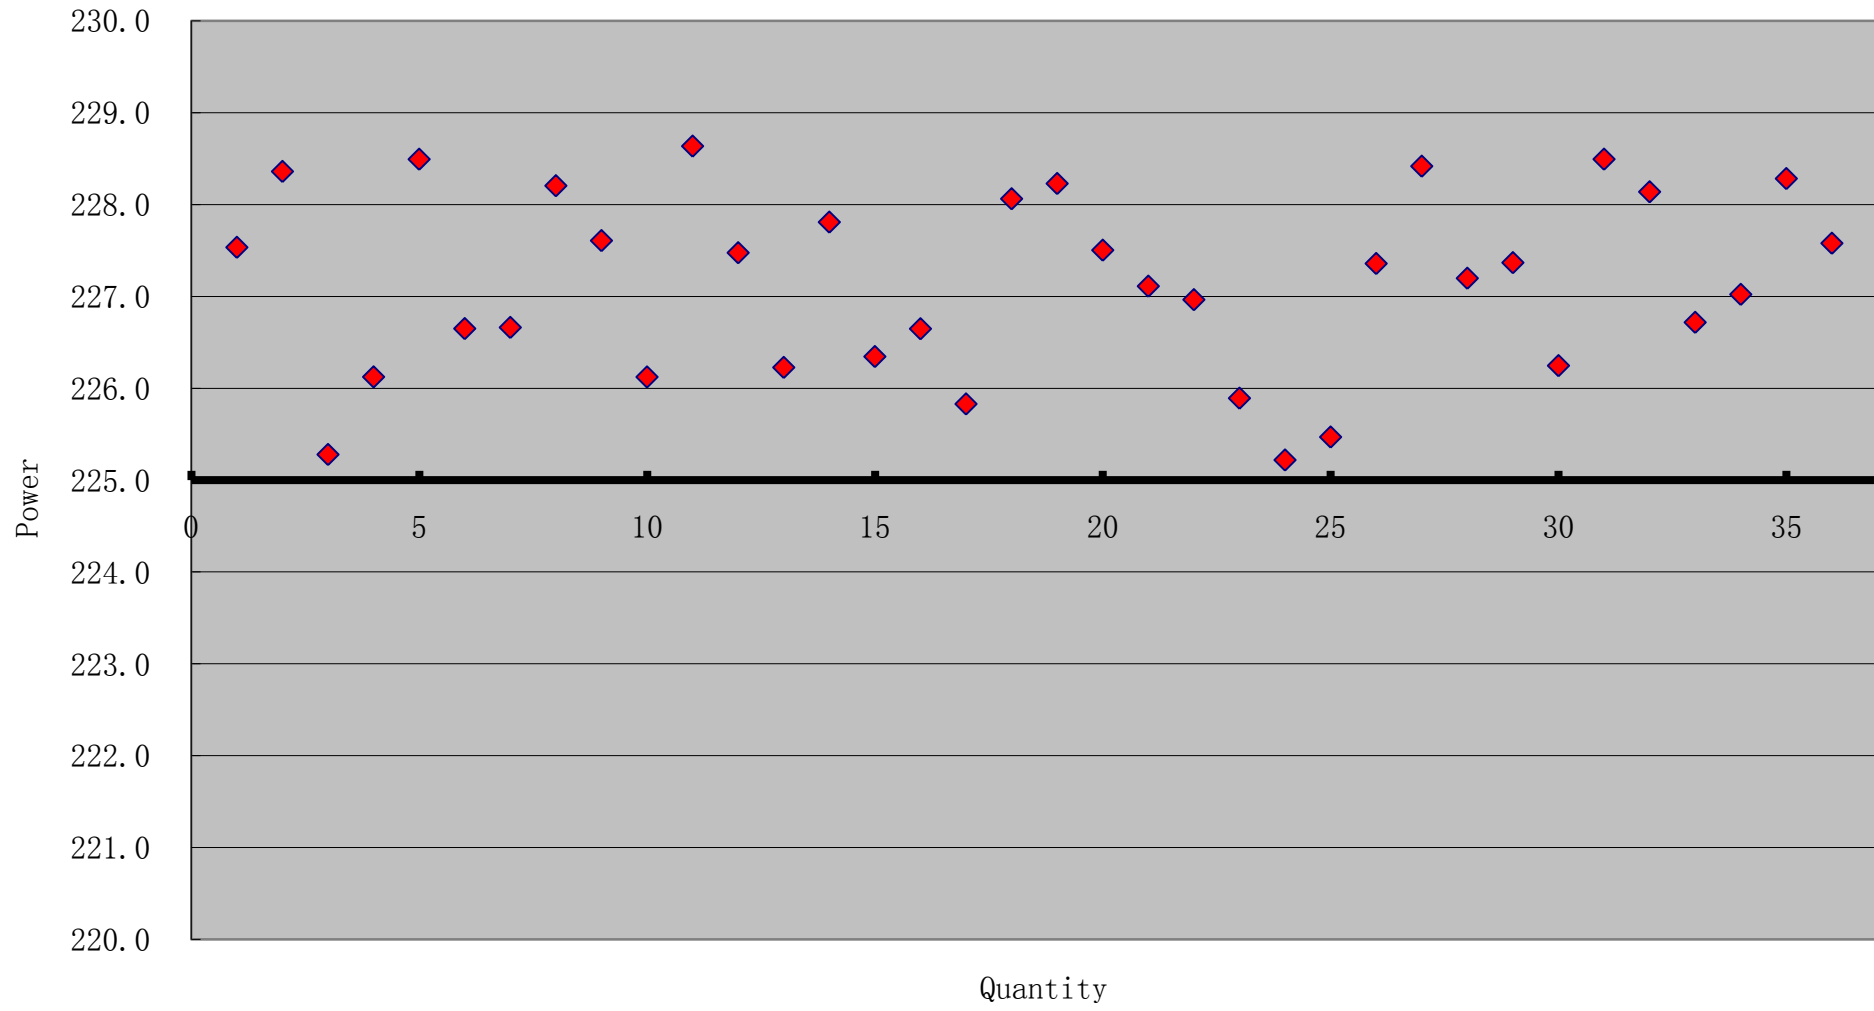

US225W-36-10503

No.	Barcode	Voc(V)	Isc(A)	Vm(V)	Im(A)	Pm(W)	FF)	Lable Power(W)
577	SEAP11012012015	37.0	8.35	29.4	7.75	227.5	73.6	225W
578	SEAP11011912574	36.7	8.21	29.3	7.78	228.4	75.8	225W
579	SEAP11012712176	36.4	8.14	28.8	7.82	225.3	76.1	225W
580	SEAP11012712669	36.7	8.16	29.2	7.75	226.1	75.5	225W
581	SEAP11012712382	37.1	8.24	29.6	7.72	228.5	74.7	225W
582	SEAP11012712666	37.1	8.21	29.0	7.81	226.7	74.4	225W
583	SEAP11012712381	37.2	8.24	29.0	7.80	226.7	74.1	225W
584	SEAP11012712269	37.3	8.25	29.2	7.81	228.2	74.1	225W
585	SEAP11012712308	37.2	8.33	29.1	7.83	227.6	73.5	225W
586	SEAP11012712426	37.1	8.20	29.0	7.81	226.1	74.4	225W
587	SEAP11012712667	37.6	8.19	29.5	7.76	228.6	74.1	225W
588	SEAP11012712578	37.3	8.22	29.1	7.81	227.5	74.3	225W
589	SEAP11012712579	37.1	8.26	28.9	7.83	226.2	73.7	225W
590	SEAP11012712215	37.2	8.28	29.1	7.84	227.8	74.0	225W
591	SEAP11011912553	36.7	8.35	29.4	7.71	226.3	73.9	225W
592	SEAP11012712399	36.2	8.31	28.8	7.86	226.6	75.3	225W
593	SEAP11011912525	36.6	8.32	29.1	7.77	225.8	74.2	225W
594	SEAP11011912893	36.8	8.23	29.5	7.73	228.1	75.2	225W
595	SEAP11011912466	37.0	8.10	29.8	7.65	228.2	76.1	225W
596	SEAP11012112173	36.3	8.32	29.1	7.81	227.5	75.4	225W
597	SEAP11012112296	36.3	8.25	28.9	7.86	227.1	75.7	225W
598	SEAP11012612761	36.5	8.14	29.0	7.84	227.0	76.5	225W
599	SEAP11012612753	36.4	8.16	28.9	7.80	225.9	76.1	225W
600	SEAP11012712034	36.4	8.15	29.1	7.75	225.2	76.0	225W
601	SEAP11012712594	36.4	8.09	28.9	7.79	225.5	76.5	225W
602	SEAP11012712190	36.6	8.13	28.9	7.88	227.4	76.5	225W
603	SEAP11012712657	36.7	8.14	29.2	7.82	228.4	76.6	225W
604	SEAP11012712306	36.5	8.14	29.0	7.83	227.2	76.4	225W
605	SEAP11011912489	36.9	8.36	29.5	7.70	227.4	73.8	225W
606	SEAP11011912864	36.6	8.23	29.3	7.73	226.2	75.0	225W
607	SEAP11011912535	36.9	8.31	29.7	7.70	228.5	74.5	225W
608	SEAP11011912204	37.3	8.38	29.4	7.76	228.1	72.9	225W
609	SEAP11012112319	36.2	8.27	28.8	7.88	226.7	75.8	225W
610	SEAP11012112193	36.2	8.28	28.8	7.87	227.0	75.7	225W
611	SEAP11011912015	36.9	8.28	29.1	7.84	228.3	74.7	225W
612	SEAP11011912043	36.8	8.29	29.1	7.82	227.6	74.5	225W
TOTAL						8177.3		
AVERAGE						227.1		

225W US225W-36-10503
(+0.09%, +1.60%)