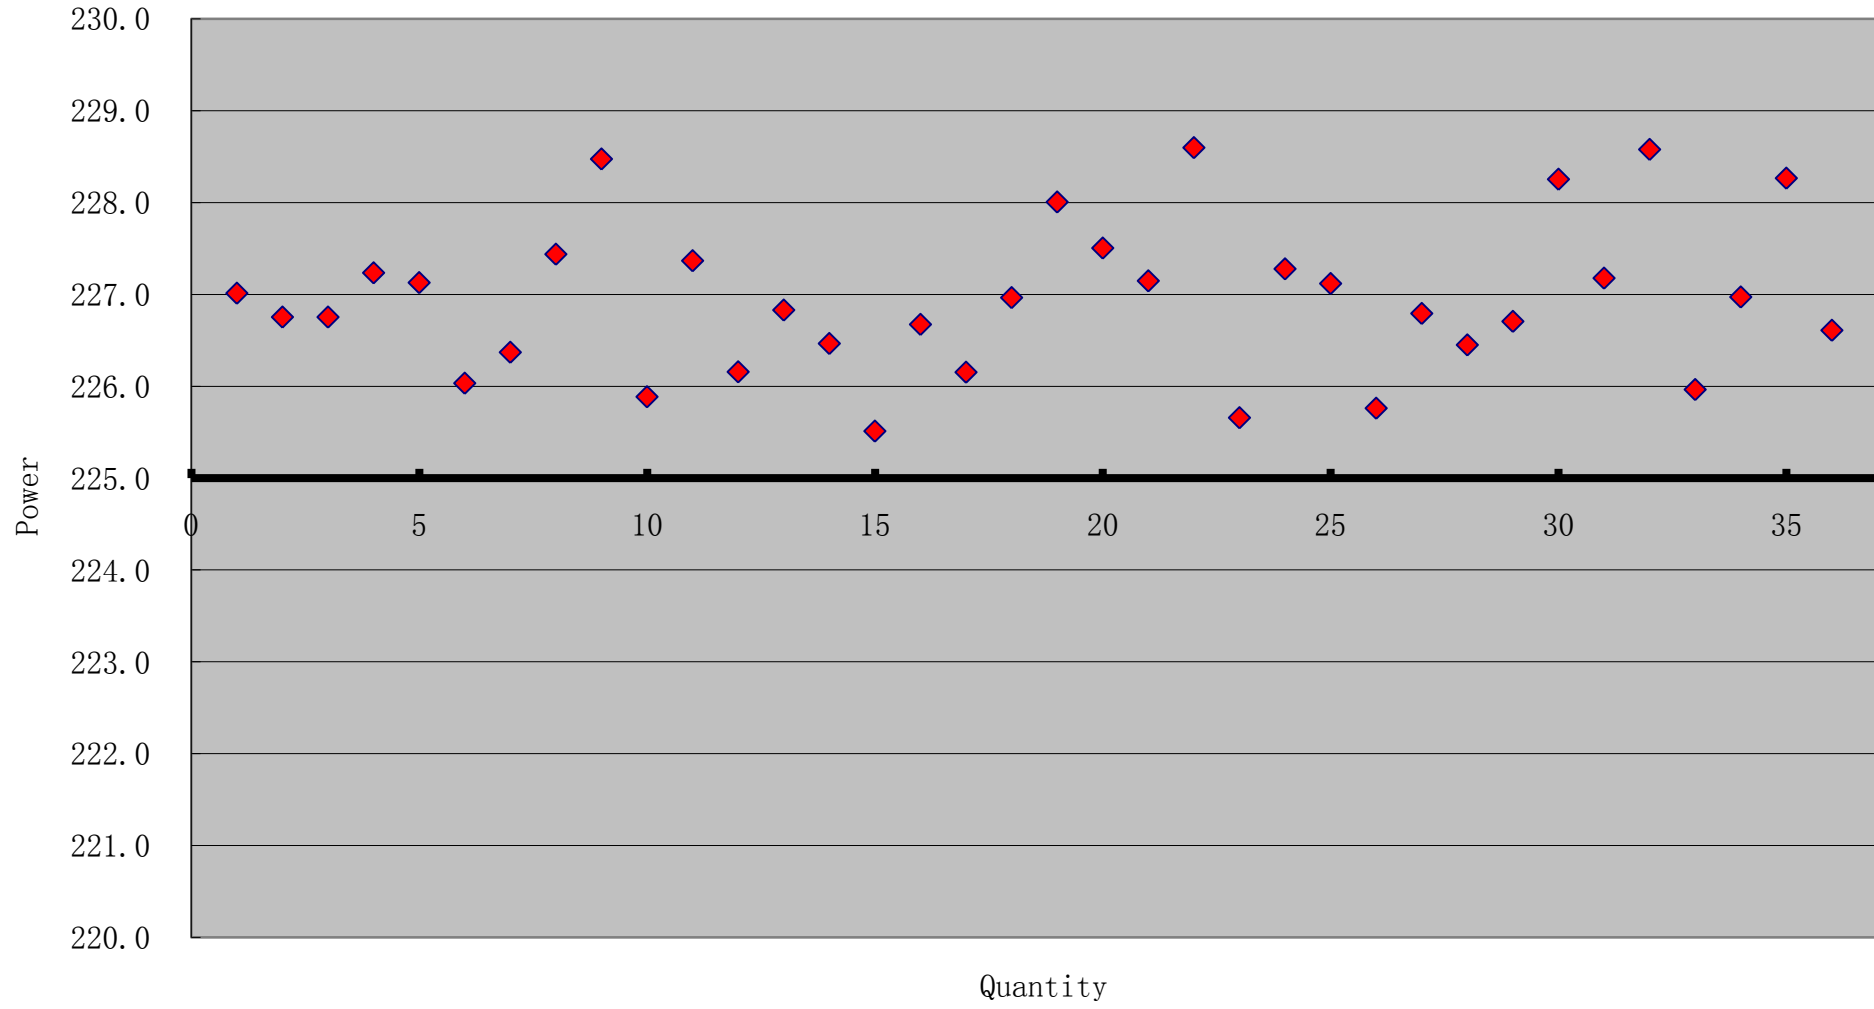

US225W-36-10493

No.	Barcode	Voc(V)	Isc(A)	Vm(V)	Im(A)	Pm(W)	FF)	Lable Power(W)
217	SEAP11011912049	36.7	8.21	29.1	7.80	227.0	75.4	225W
218	SEAP11011912038	37.0	8.35	28.6	7.92	226.8	73.4	225W
219	SEAP11011912200	36.7	8.24	29.2	7.77	226.8	75.1	225W
220	SEAP11011912189	36.8	8.34	29.2	7.78	227.2	74.0	225W
221	SEAP11012712093	36.7	8.11	29.2	7.79	227.1	76.4	225W
222	SEAP11012712052	36.4	8.13	28.9	7.81	226.0	76.4	225W
223	SEAP11012112030	36.6	8.26	28.9	7.84	226.4	75.0	225W
224	SEAP11012712071	36.6	8.17	28.9	7.88	227.4	76.2	225W
225	SEAP11011912205	37.6	8.33	29.7	7.69	228.5	73.0	225W
226	SEAP11012712673	36.4	8.17	28.9	7.82	225.9	75.8	225W
227	SEAP11011912712	37.3	8.15	29.5	7.72	227.4	74.8	225W
228	SEAP11011912359	36.8	8.40	29.5	7.67	226.2	73.3	225W
229	SEAP11012612787	36.5	8.15	29.0	7.82	226.8	76.2	225W
230	SEAP11012712044	36.6	8.18	28.8	7.86	226.5	75.7	225W
231	SEAP11012712108	36.4	8.11	28.9	7.81	225.5	76.4	225W
232	SEAP11012712074	36.4	8.15	28.9	7.85	226.7	76.5	225W
233	SEAP11012712422	36.5	8.17	28.9	7.81	226.2	75.9	225W
234	SEAP11012712397	36.6	8.14	29.0	7.82	227.0	76.2	225W
235	SEAP11012712030	36.5	8.15	28.9	7.88	228.0	76.6	225W
236	SEAP11012712094	36.6	8.16	28.9	7.88	227.5	76.1	225W
237	SEAP11012712417	36.6	8.18	29.1	7.81	227.1	75.9	225W
238	SEAP11012712053	36.7	8.14	29.1	7.84	228.6	76.6	225W
239	SEAP11012712286	36.5	8.22	29.1	7.76	225.7	75.1	225W
240	SEAP11012712456	36.6	8.17	29.1	7.82	227.3	76.0	225W
241	SEAP11012712611	36.5	8.15	28.9	7.85	227.1	76.4	225W
242	SEAP11012712063	36.6	8.10	29.1	7.77	225.8	76.2	225W
243	SEAP11012612757	36.5	8.18	28.8	7.87	226.8	75.9	225W
244	SEAP11012712482	36.5	8.22	28.7	7.89	226.4	75.6	225W
245	SEAP11011912748	36.7	8.42	29.3	7.73	226.7	73.4	225W
246	SEAP11012012069	37.1	8.18	29.4	7.78	228.3	75.1	225W
247	SEAP11012112428	36.3	8.24	28.9	7.87	227.2	76.0	225W
248	SEAP11012112585	36.3	8.26	28.9	7.90	228.6	76.2	225W
249	SEAP11012712115	36.6	8.11	29.0	7.78	226.0	76.1	225W
250	SEAP11012712152	36.8	8.10	29.3	7.75	227.0	76.2	225W
251	SEAP11012612769	36.6	8.20	29.1	7.85	228.3	76.0	225W
252	SEAP11012712168	36.6	8.20	28.9	7.83	226.6	75.6	225W
TOTAL						8170.0		
AVERAGE						226.9		

225W US225W-36-10493
(+0.22%, +1.60%)