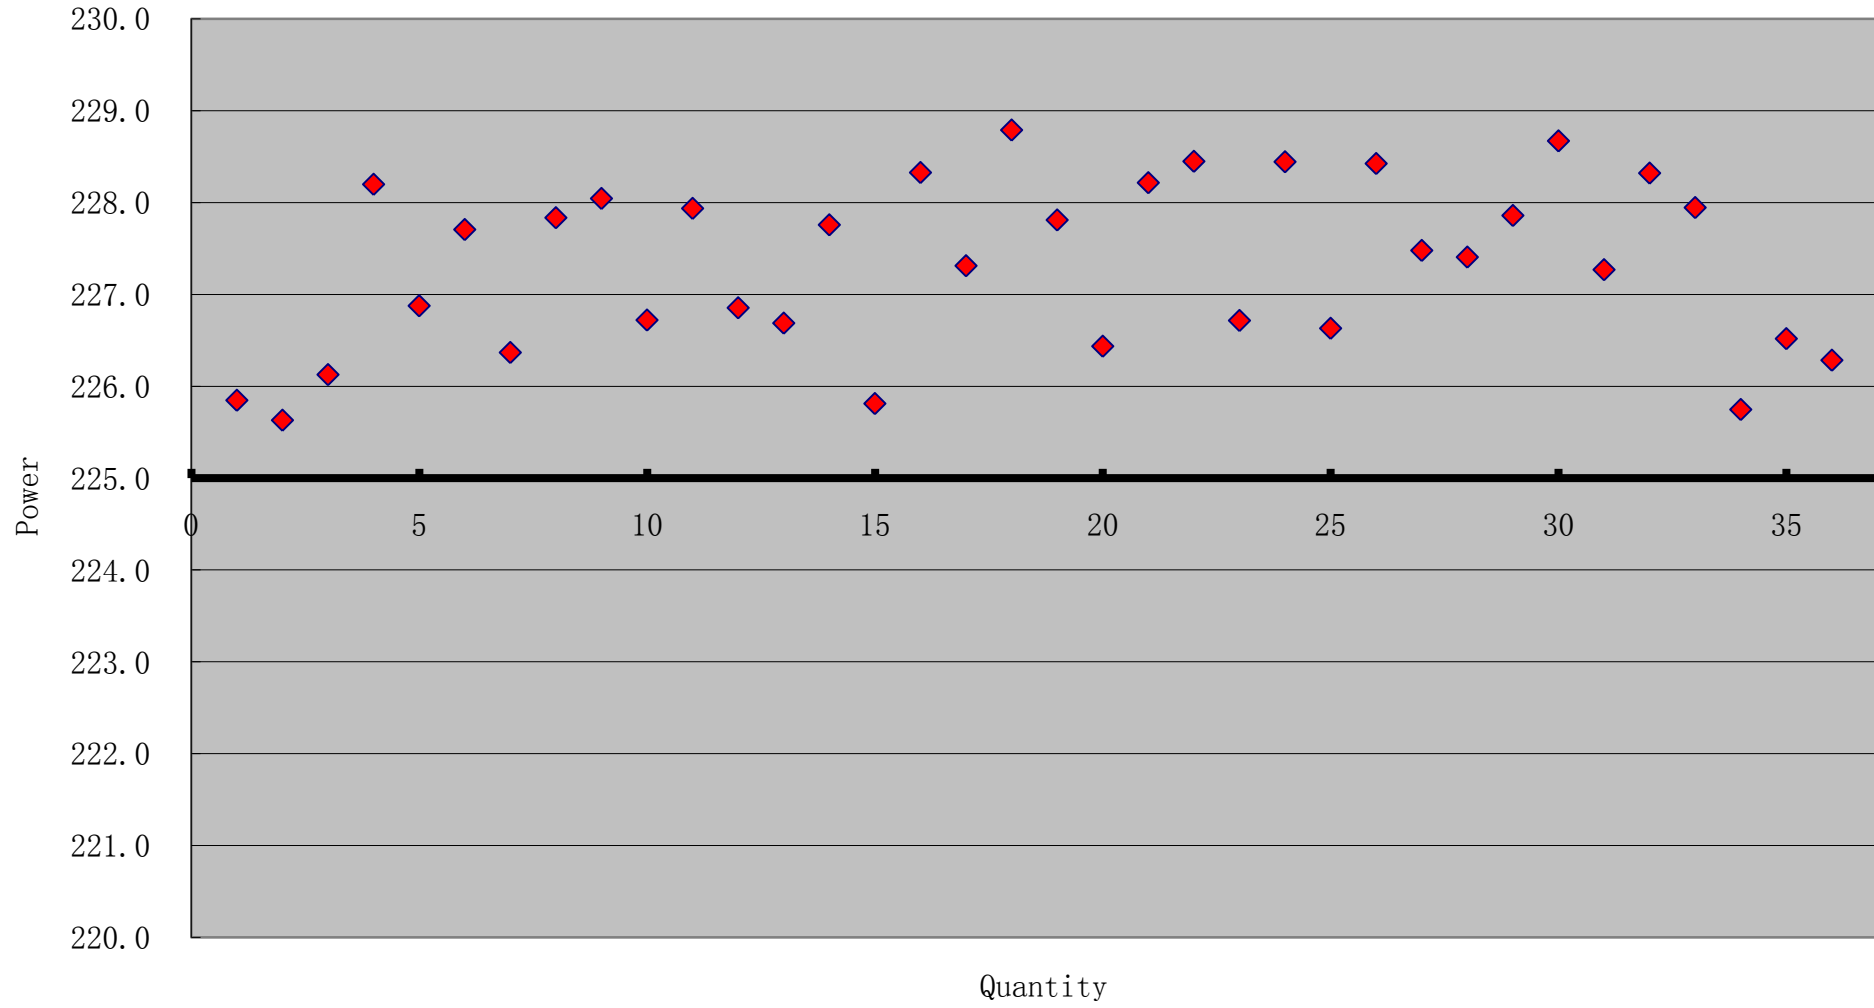

US225W-36-10488

No.	Barcode	Voc(V)	Isc(A)	Vm(V)	Im(A)	Pm(W)	FF)	Lable Power(W)
37	SEAP11011912455	36.6	8.15	29.4	7.68	225.8	75.6	225W
38	SEAP11011912403	36.6	8.34	29.2	7.72	225.6	73.9	225W
39	SEAP11012012537	36.2	8.32	28.9	7.82	226.1	75.2	225W
40	SEAP11011912448	36.9	8.30	29.5	7.73	228.2	74.4	225W
41	SEAP11011912546	36.7	8.20	29.5	7.70	226.9	75.4	225W
42	SEAP11011912371	36.9	8.19	29.6	7.70	227.7	75.4	225W
43	SEAP11011912457	36.9	8.21	29.1	7.78	226.4	74.7	225W
44	SEAP11012012023	36.6	8.26	29.4	7.74	227.8	75.4	225W
45	SEAP11011912882	36.8	8.23	29.4	7.75	228.0	75.3	225W
46	SEAP11011912888	36.6	8.17	29.5	7.67	226.7	75.7	225W
47	SEAP11011912855	36.9	8.15	29.7	7.69	227.9	75.9	225W
48	SEAP11012212370	35.9	8.35	28.5	7.96	226.9	75.6	225W
49	SEAP11012212698	36.1	8.26	28.9	7.85	226.7	75.9	225W
50	SEAP11012312512	36.3	8.28	28.9	7.88	227.8	75.7	225W
51	SEAP11012112581	35.9	8.37	28.5	7.93	225.8	75.1	225W
52	SEAP11012212111	36.2	8.41	28.6	7.98	228.3	75.0	225W
53	SEAP11011912324	36.7	8.27	29.1	7.80	227.3	75.0	225W
54	SEAP11012312410	36.5	8.29	29.0	7.89	228.8	75.6	225W
55	SEAP11012012444	36.0	8.34	28.6	7.96	227.8	75.8	225W
56	SEAP11012212127	35.9	8.32	28.6	7.93	226.4	76.0	225W
57	SEAP11012012002	36.6	8.20	29.1	7.85	228.2	76.0	225W
58	SEAP11012612278	36.4	8.35	28.9	7.90	228.4	75.2	225W
59	SEAP11012112045	36.1	8.27	28.9	7.86	226.7	76.0	225W
60	SEAP11012012314	36.3	8.32	28.9	7.90	228.4	75.6	225W
61	SEAP11012112427	36.2	8.26	29.1	7.80	226.6	75.7	225W
62	SEAP11012212948	36.3	8.29	29.0	7.88	228.4	75.8	225W
63	SEAP11012212620	36.2	8.31	28.8	7.89	227.5	75.7	225W
64	SEAP11012012320	36.1	8.32	28.9	7.87	227.4	75.8	225W
65	SEAP11012012173	36.2	8.20	29.2	7.82	227.9	76.8	225W
66	SEAP11012312397	36.3	8.26	28.9	7.90	228.7	76.2	225W
67	SEAP11011912661	37.4	8.24	29.9	7.59	227.3	73.8	225W
68	SEAP11012012178	36.2	8.24	29.1	7.85	228.3	76.6	225W
69	SEAP11012012287	36.0	8.30	28.8	7.90	227.9	76.3	225W
70	SEAP11012012411	36.3	8.41	29.2	7.72	225.7	74.0	225W
71	SEAP11012012004	36.9	8.18	29.4	7.69	226.5	75.0	225W
72	SEAP11012112391	36.1	8.26	28.8	7.86	226.3	75.9	225W
TOTAL						8183.5		
AVERAGE						227.3		

225W US225W-36-10488
(+0.27%, +1.69%)