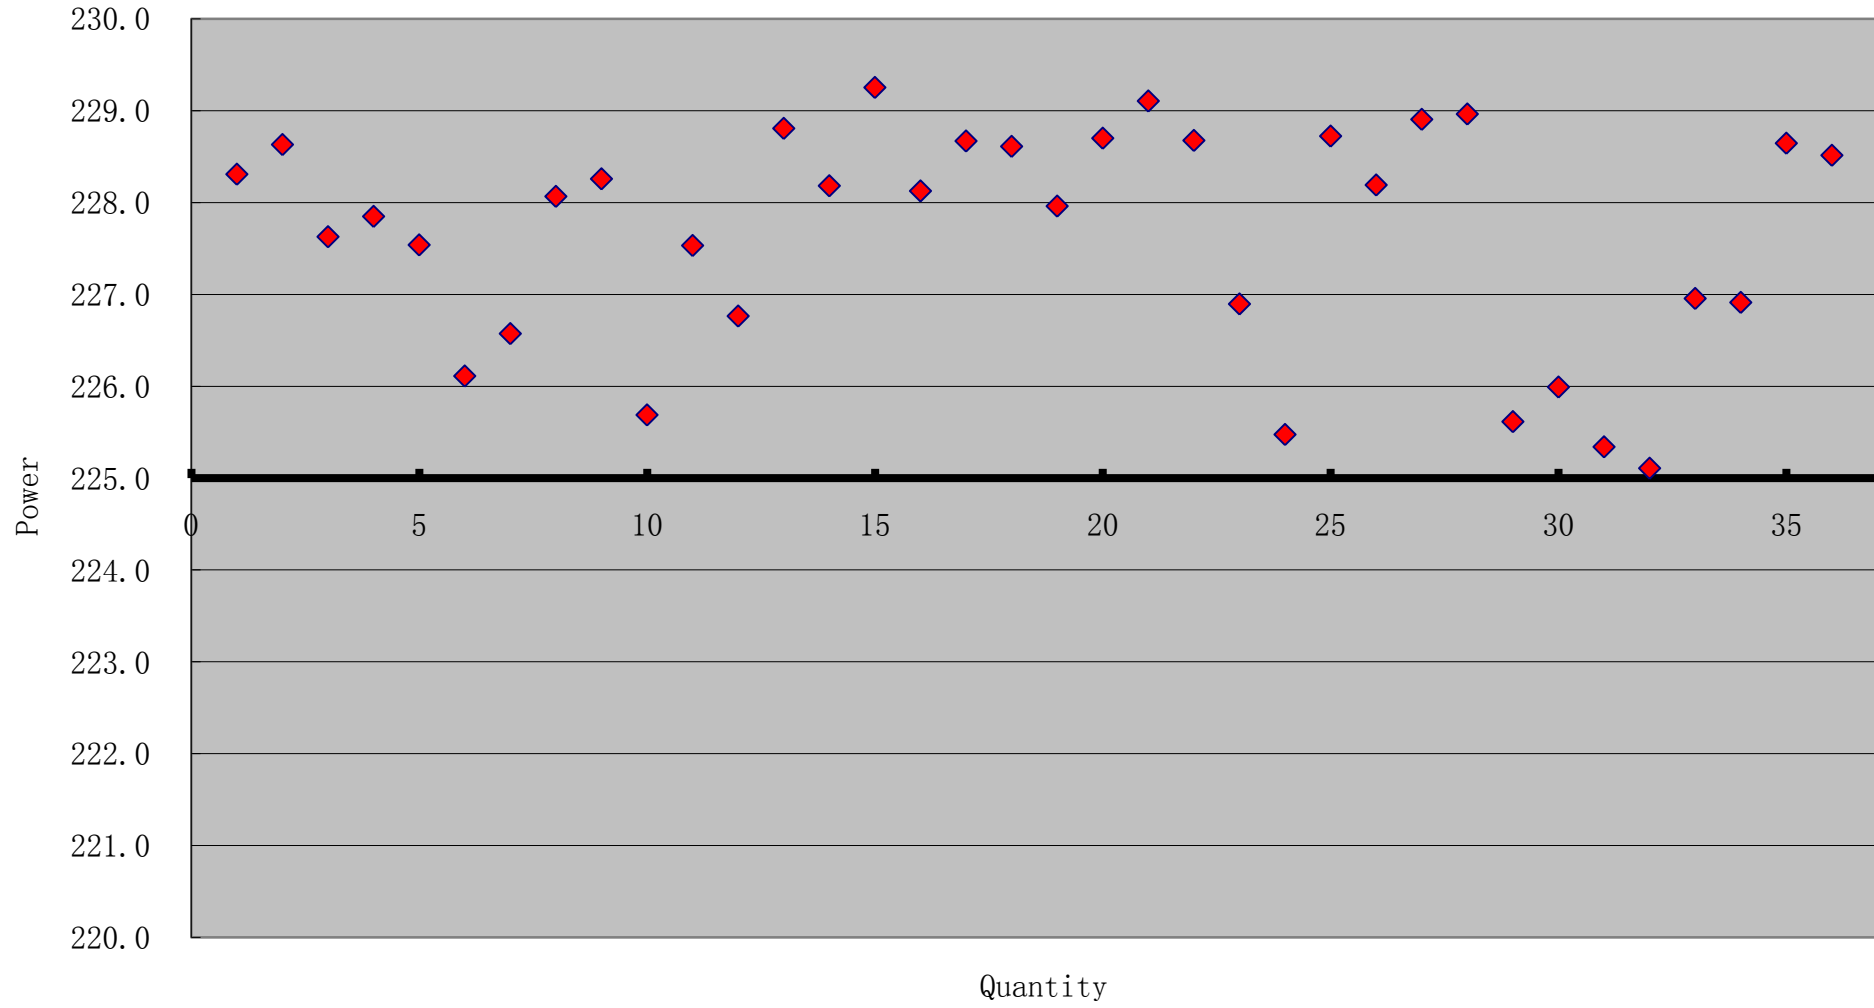

US225W-36-10489

No.	Barcode	Voc(V)	Isc(A)	Vm(V)	Im(A)	Pm(W)	FF)	Lable Power(W)
73	SEAP11012212392	36.7	8.28	29.3	7.80	228.3	75.1	225W
74	SEAP11012212754	36.7	8.24	28.6	8.01	228.6	75.6	225W
75	SEAP11012012121	36.6	8.23	28.8	7.90	227.6	75.7	225W
76	SEAP11012112245	36.3	8.20	28.9	7.89	227.9	76.6	225W
77	SEAP11012112176	36.2	8.27	28.7	7.93	227.5	76.0	225W
78	SEAP11012012540	36.1	8.35	28.7	7.89	226.1	75.0	225W
79	SEAP11012212085	36.1	8.25	28.7	7.88	226.6	76.0	225W
80	SEAP11012112013	36.2	8.27	28.8	7.93	228.1	76.1	225W
81	SEAP11012312160	36.4	8.26	29.1	7.85	228.3	75.9	225W
82	SEAP11012212478	36.0	8.40	28.4	7.94	225.7	74.7	225W
83	SEAP11012712407	36.4	8.18	29.0	7.85	227.5	76.4	225W
84	SEAP11012112441	36.3	8.24	29.0	7.83	226.8	75.8	225W
85	SEAP11012012091	36.6	8.40	29.4	7.79	228.8	74.5	225W
86	SEAP11012012208	36.3	8.31	29.0	7.86	228.2	75.7	225W
87	SEAP11012012149	36.5	8.36	29.2	7.85	229.3	75.1	225W
88	SEAP11012012342	36.4	8.33	29.2	7.81	228.1	75.2	225W
89	SEAP11012012220	36.4	8.34	29.4	7.78	228.7	75.4	225W
90	SEAP11012012224	36.5	8.33	29.4	7.77	228.6	75.1	225W
91	SEAP11012012165	36.3	8.27	29.2	7.80	228.0	75.9	225W
92	SEAP11012012216	36.5	8.36	29.2	7.83	228.7	75.0	225W
93	SEAP11012012317	36.4	8.41	29.1	7.86	229.1	74.8	225W
94	SEAP11012112633	36.3	8.39	29.1	7.87	228.7	75.0	225W
95	SEAP11012112223	36.6	8.21	29.2	7.78	226.9	75.4	225W
96	SEAP11010712111	37.0	8.12	29.3	7.71	225.5	75.0	225W
97	SEAP11012012536	36.7	8.37	29.0	7.88	228.7	74.4	225W
98	SEAP11012112205	36.7	8.23	29.2	7.82	228.2	75.5	225W
99	SEAP11012012128	36.4	8.35	29.3	7.81	228.9	75.4	225W
100	SEAP11012012217	36.9	8.32	29.6	7.74	229.0	74.7	225W
101	SEAP11011912746	36.9	8.17	29.1	7.76	225.6	74.8	225W
102	SEAP11011912548	36.6	8.23	29.3	7.71	226.0	74.9	225W
103	SEAP11011912583	36.5	8.26	29.3	7.69	225.3	74.8	225W
104	SEAP11011912631	36.6	8.24	29.0	7.78	225.1	74.6	225W
105	SEAP11012112044	36.3	8.26	29.1	7.79	227.0	75.7	225W
106	SEAP11012112037	36.3	8.37	29.1	7.79	226.9	74.8	225W
107	SEAP11012012369	36.4	8.33	29.3	7.81	228.6	75.5	225W
108	SEAP11012112021	36.5	8.33	29.1	7.86	228.5	75.1	225W
TOTAL						8195.3		
AVERAGE						227.6		

225W US225W-36-10489
(+0.04%, +1.91%)