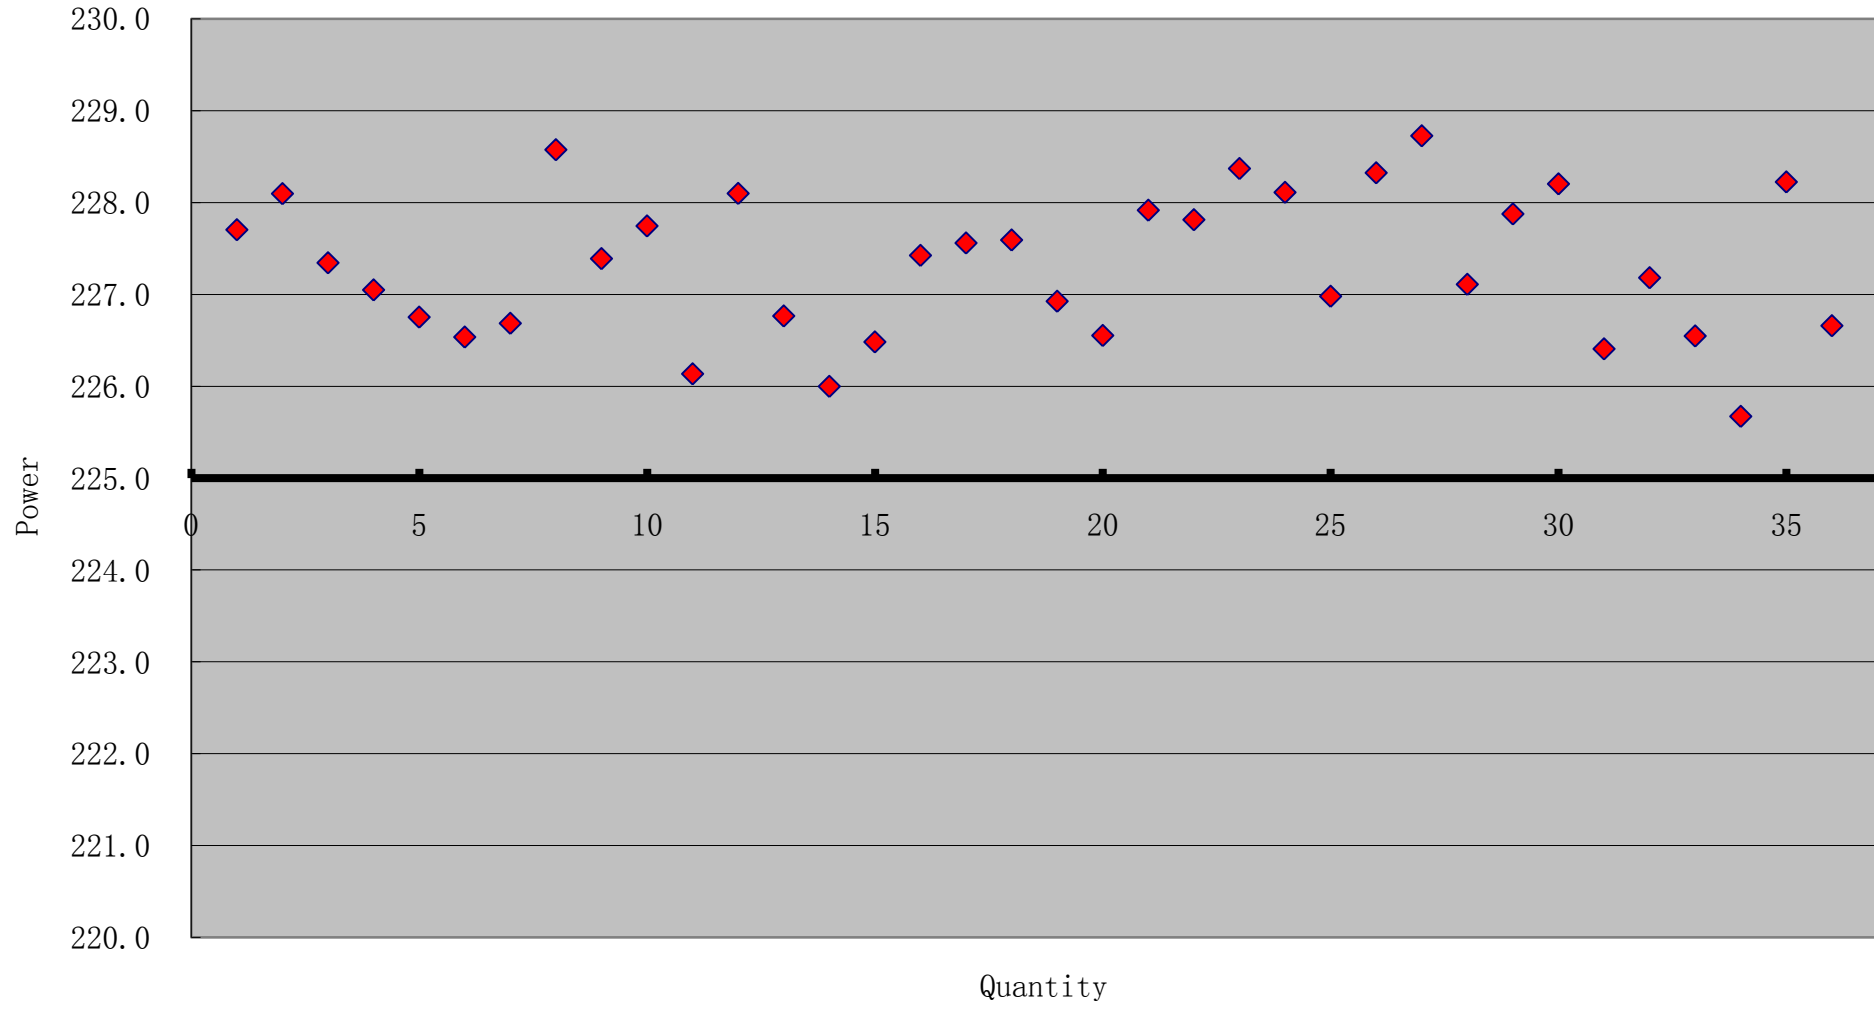

US225W-36-10502

No.	Barcode	Voc(V)	Isc(A)	Vm(V)	Im(A)	Pm(W)	FF)	Lable Power(W)
541	SEAP11012112565	36.3	8.40	28.7	7.95	227.7	74.8	225W
542	SEAP11012112465	36.4	8.29	28.8	7.93	228.1	75.6	225W
543	SEAP11012112455	36.3	8.27	28.9	7.87	227.3	75.7	225W
544	SEAP11011912161	36.8	8.33	29.1	7.82	227.1	74.1	225W
545	SEAP11011912554	36.6	8.28	29.2	7.77	226.8	74.7	225W
546	SEAP11011912640	36.6	8.23	29.2	7.76	226.5	75.3	225W
547	SEAP11012112224	36.4	8.32	28.9	7.85	226.7	75.0	225W
548	SEAP11012112112	36.4	8.33	28.9	7.91	228.6	75.4	225W
549	SEAP11012212078	36.3	8.27	28.7	7.93	227.4	75.8	225W
550	SEAP11011912651	36.8	8.28	29.3	7.76	227.7	74.7	225W
551	SEAP11011912598	36.6	8.35	29.1	7.76	226.1	74.0	225W
552	SEAP11012012268	36.2	8.37	29.1	7.83	228.1	75.2	225W
553	SEAP11012012109	36.6	8.16	29.3	7.75	226.8	75.9	225W
554	SEAP11012012151	36.0	8.29	28.9	7.83	226.0	75.6	225W
555	SEAP11012012174	36.0	8.24	28.9	7.83	226.5	76.3	225W
556	SEAP11011912530	37.1	8.18	29.5	7.71	227.4	74.8	225W
557	SEAP11012012223	36.2	8.26	29.0	7.84	227.6	76.1	225W
558	SEAP11011912696	37.0	8.22	29.4	7.73	227.6	74.9	225W
559	SEAP11011912513	37.1	8.17	29.6	7.67	226.9	74.8	225W
560	SEAP11012012273	36.6	8.23	29.2	7.75	226.6	75.2	225W
561	SEAP11012012179	36.2	8.30	29.1	7.82	227.9	75.8	225W
562	SEAP11012012180	36.3	8.28	29.1	7.82	227.8	75.8	225W
563	SEAP11012312417	36.3	8.32	28.8	7.92	228.4	75.7	225W
564	SEAP11012012463	36.3	8.28	29.0	7.85	228.1	75.9	225W
565	SEAP11012112091	36.3	8.37	29.0	7.83	227.0	74.8	225W
566	SEAP11012112388	36.3	8.22	29.2	7.82	228.3	76.5	225W
567	SEAP11012312233	36.4	8.25	29.0	7.88	228.7	76.1	225W
568	SEAP11012112448	36.3	8.34	29.1	7.82	227.1	75.1	225W
569	SEAP11012612335	36.6	8.21	28.9	7.88	227.9	75.8	225W
570	SEAP11012312564	36.3	8.27	28.7	7.96	228.2	76.1	225W
571	SEAP11012612081	36.2	8.35	28.7	7.89	226.4	74.9	225W
572	SEAP11012612099	36.2	8.28	28.8	7.88	227.2	75.7	225W
573	SEAP11011912116	36.7	8.25	29.1	7.77	226.5	74.9	225W
574	SEAP11012212044	36.1	8.30	28.9	7.81	225.7	75.2	225W
575	SEAP11011912057	37.0	8.24	29.3	7.79	228.2	74.9	225W
576	SEAP11012112612	36.2	8.32	28.6	7.91	226.7	75.3	225W
TOTAL						8183.6		
AVERAGE						227.3		

225W US225W-36-10502
(+0.31%, +1.64%)