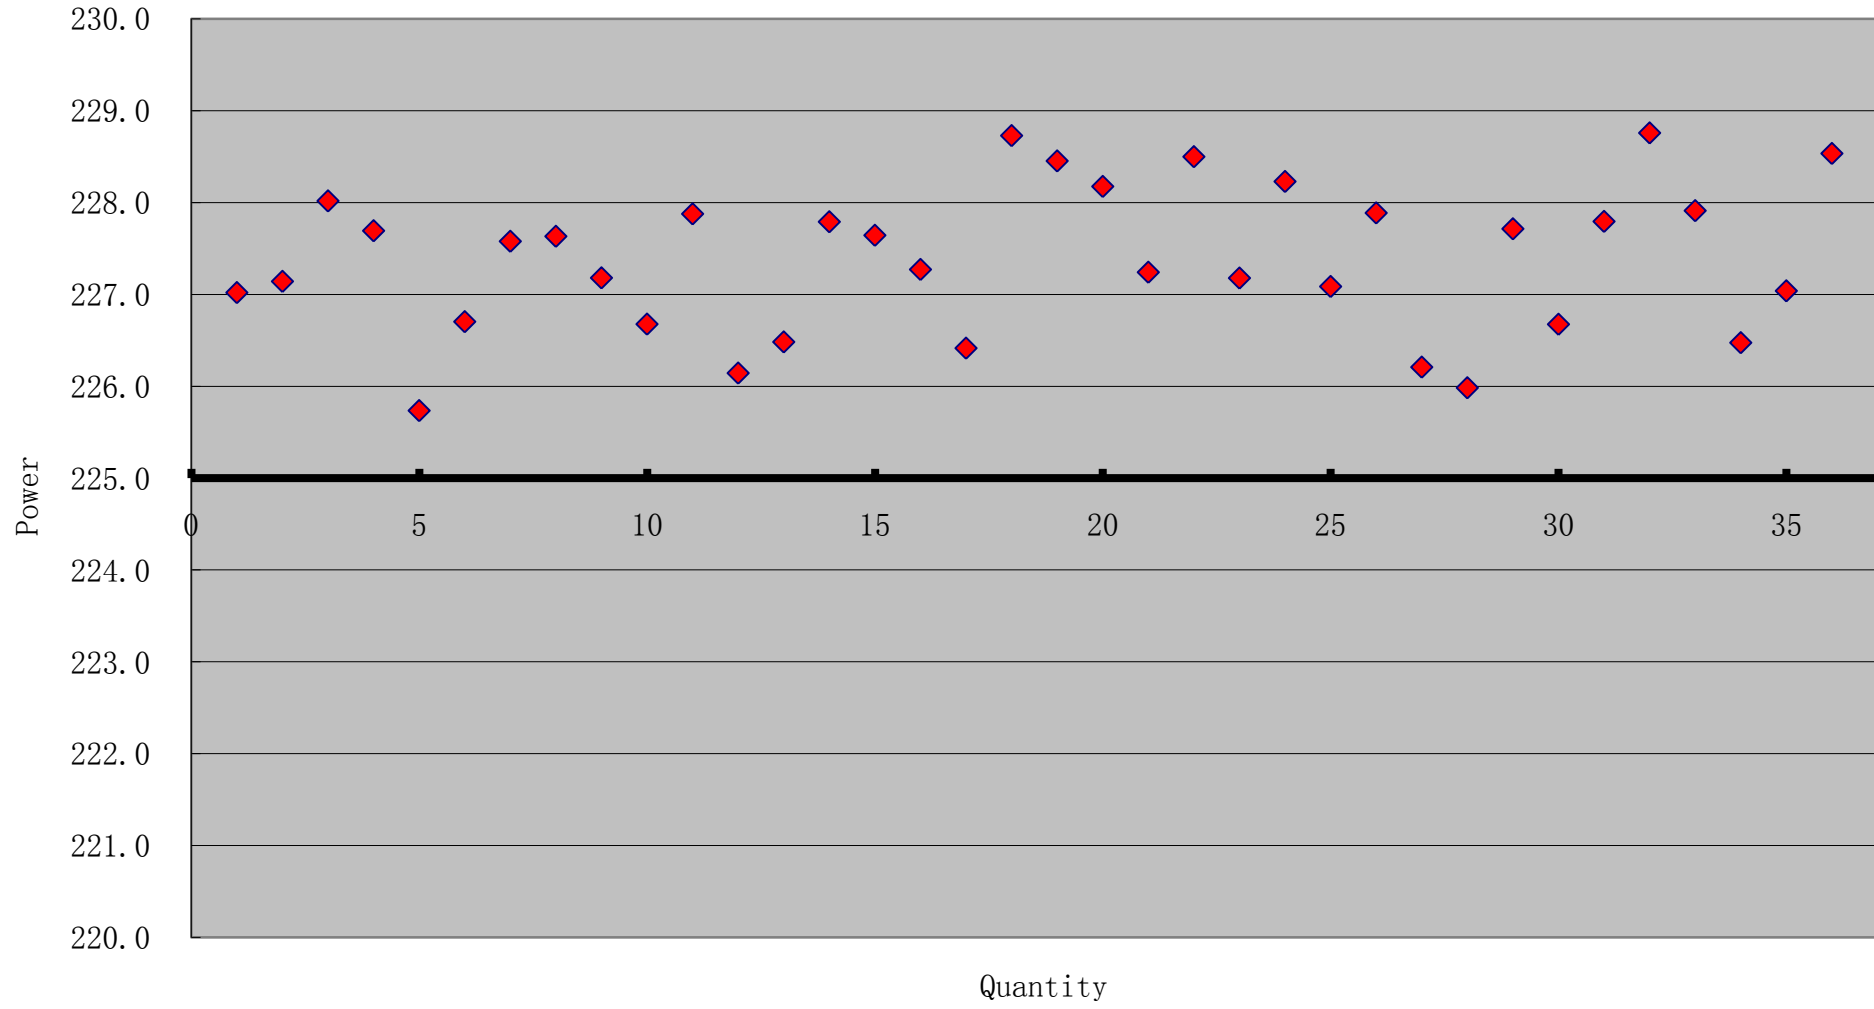

US225W-36-10495

No.	Barcode	Voc(V)	Isc(A)	Vm(V)	Im(A)	Pm(W)	FF)	Lable Power(W)
289	SEAP11012012530	36.5	8.35	29.3	7.76	227.0	74.4	225W
290	SEAP11012112096	36.3	8.33	29.0	7.84	227.1	75.2	225W
291	SEAP11012012284	36.4	8.27	29.0	7.87	228.0	75.7	225W
292	SEAP11012112081	36.5	8.40	29.2	7.80	227.7	74.2	225W
293	SEAP11012112144	36.3	8.35	29.0	7.80	225.7	74.5	225W
294	SEAP11012112424	36.2	8.22	29.0	7.82	226.7	76.1	225W
295	SEAP11012112011	36.4	8.32	29.0	7.84	227.6	75.1	225W
296	SEAP11012112020	36.4	8.30	28.9	7.88	227.6	75.4	225W
297	SEAP11012012528	36.6	8.20	29.3	7.75	227.2	75.8	225W
298	SEAP11012112080	36.3	8.39	29.2	7.76	226.7	74.4	225W
299	SEAP11012112046	36.4	8.26	29.2	7.80	227.9	75.7	225W
300	SEAP11012112018	36.3	8.32	28.9	7.82	226.1	74.9	225W
301	SEAP11012112203	36.4	8.34	28.9	7.84	226.5	74.6	225W
302	SEAP11012112079	36.5	8.39	29.1	7.84	227.8	74.5	225W
303	SEAP11012112159	36.2	8.32	28.8	7.91	227.6	75.5	225W
304	SEAP11012112153	36.3	8.33	29.0	7.84	227.3	75.1	225W
305	SEAP11012112419	36.3	8.27	29.0	7.82	226.4	75.4	225W
306	SEAP11012012373	36.5	8.34	29.2	7.83	228.7	75.1	225W
307	SEAP11012012324	36.3	8.39	29.1	7.84	228.5	75.0	225W
308	SEAP11012012315	36.3	8.32	29.1	7.84	228.2	75.4	225W
309	SEAP11012112073	36.2	8.28	28.9	7.86	227.2	75.7	225W
310	SEAP11012012252	36.3	8.35	29.1	7.84	228.5	75.3	225W
311	SEAP11012112078	36.2	8.39	29.0	7.83	227.2	74.8	225W
312	SEAP11012012274	36.3	8.32	29.1	7.84	228.2	75.5	225W
313	SEAP11012112028	36.3	8.43	29.0	7.83	227.1	74.2	225W
314	SEAP11012112026	36.5	8.32	29.6	7.70	227.9	75.0	225W
315	SEAP11012112294	36.2	8.17	29.1	7.79	226.2	76.5	225W
316	SEAP11012112140	36.2	8.35	28.9	7.82	226.0	74.8	225W
317	SEAP11012012222	36.4	8.34	29.2	7.81	227.7	74.9	225W
318	SEAP11012112265	36.2	8.20	29.0	7.81	226.7	76.3	225W
319	SEAP11011912741	36.8	8.19	29.7	7.68	227.8	75.5	225W
320	SEAP11012012309	36.3	8.32	29.2	7.82	228.8	75.8	225W
321	SEAP11012112590	36.4	8.27	29.3	7.77	227.9	75.8	225W
322	SEAP11012112444	36.3	8.27	29.1	7.79	226.5	75.5	225W
323	SEAP11011912725	36.6	8.23	29.3	7.75	227.0	75.4	225W
324	SEAP11011912800	36.8	8.24	29.5	7.75	228.5	75.3	225W
TOTAL						8185.6		
AVERAGE						227.4		

225W US225W-36-10495
(+0.31%, +1.69%)