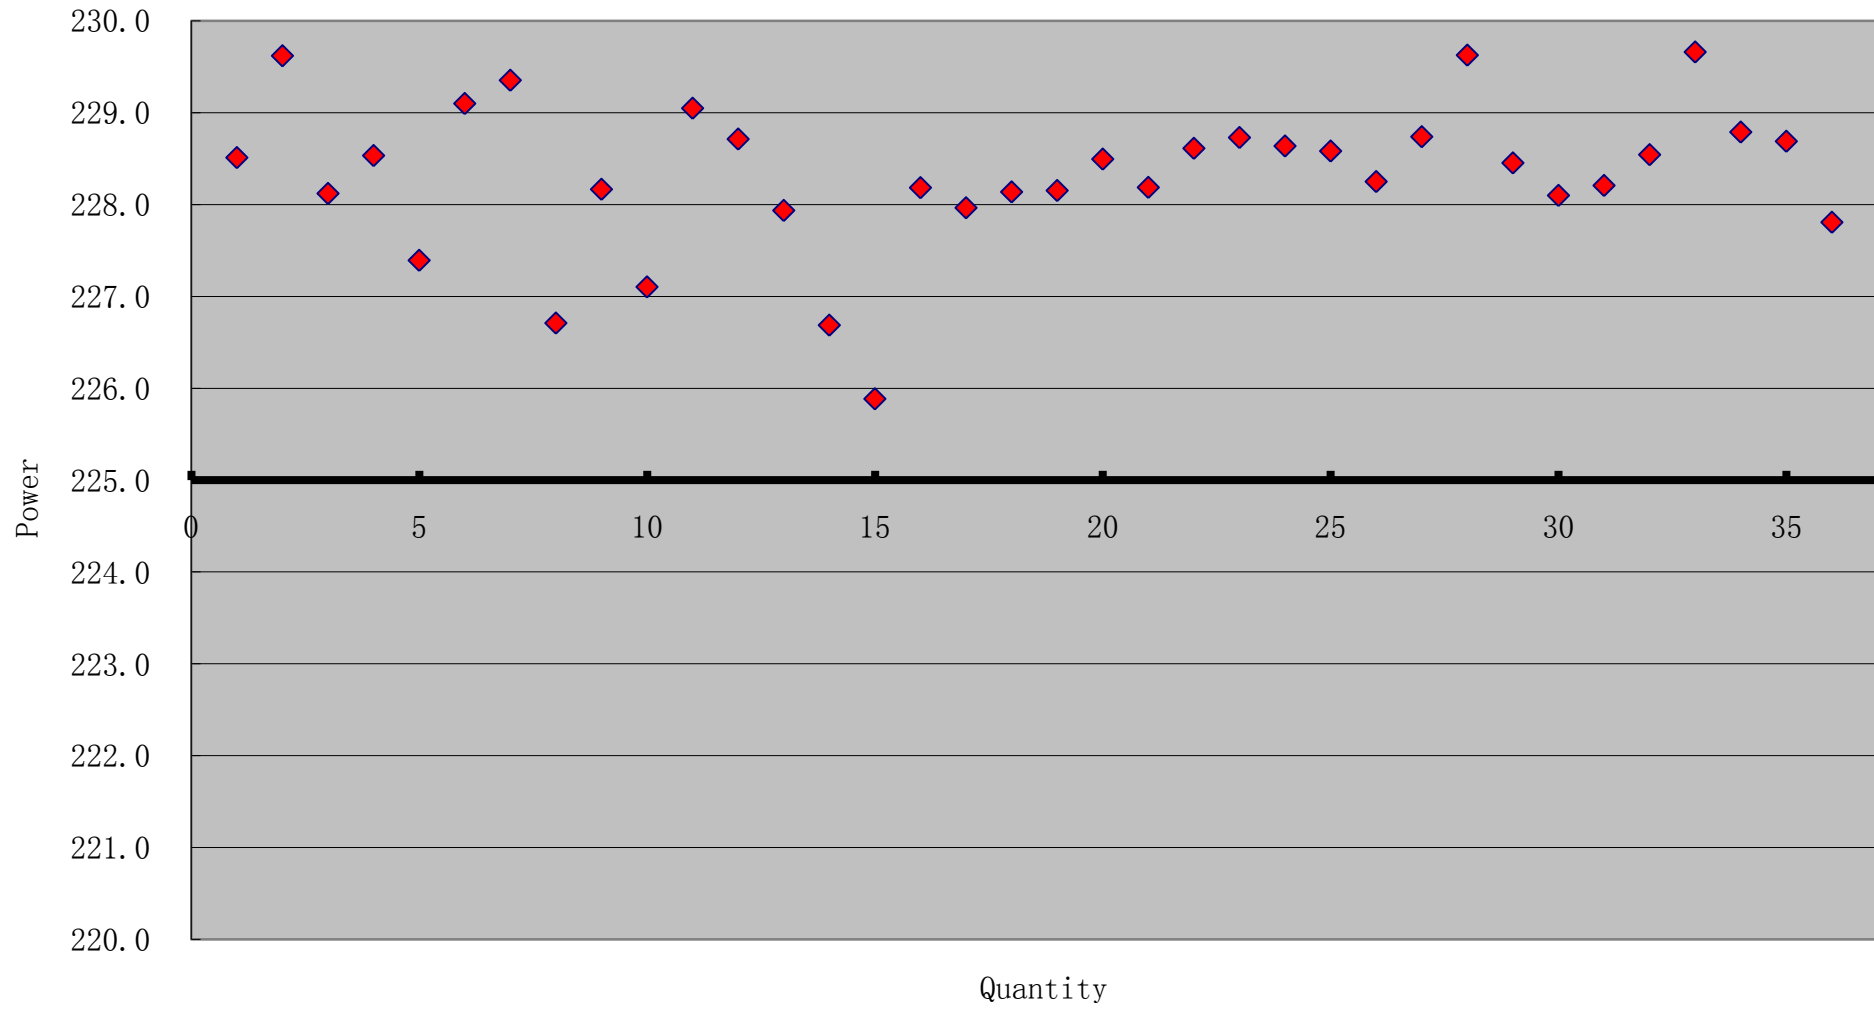

US225W-36-10500

No.	Barcode	Voc(V)	Isc(A)	Vm(V)	Im(A)	Pm(W)	FF)	Lable Power(W)
469	SEAP11011912417	37.3	8.15	29.4	7.78	228.5	75.1	225W
470	SEAP11012012275	36.8	8.30	29.2	7.85	229.6	75.2	225W
471	SEAP11012012196	36.6	8.28	29.1	7.83	228.1	75.2	225W
472	SEAP11012012345	36.6	8.30	29.0	7.88	228.5	75.3	225W
473	SEAP11011912464	37.0	8.16	29.4	7.73	227.4	75.4	225W
474	SEAP11012012295	36.7	8.31	29.2	7.84	229.1	75.0	225W
475	SEAP11012012221	36.7	8.35	29.0	7.90	229.4	74.8	225W
476	SEAP11011912499	36.9	8.25	29.2	7.76	226.7	74.5	225W
477	SEAP11012012348	36.7	8.32	29.3	7.80	228.2	74.8	225W
478	SEAP11011912856	37.0	8.16	29.3	7.74	227.1	75.3	225W
479	SEAP11012012142	36.8	8.28	29.4	7.80	229.0	75.2	225W
480	SEAP11012012527	36.7	8.25	29.1	7.85	228.7	75.6	225W
481	SEAP11012012177	36.7	8.39	29.2	7.80	227.9	74.0	225W
482	SEAP11012112032	36.6	8.17	29.4	7.71	226.7	75.8	225W
483	SEAP11012112085	36.4	8.25	28.9	7.81	225.9	75.2	225W
484	SEAP11012112071	36.7	8.23	29.2	7.82	228.2	75.5	225W
485	SEAP11011912378	37.2	8.24	29.3	7.78	228.0	74.4	225W
486	SEAP11011912705	37.2	8.23	29.3	7.79	228.1	74.5	225W
487	SEAP11012112225	36.4	8.24	28.9	7.88	228.2	75.9	225W
488	SEAP11012112597	36.7	8.29	29.1	7.86	228.5	75.0	225W
489	SEAP11012312077	36.5	8.26	29.0	7.88	228.2	75.7	225W
490	SEAP11012012140	36.7	8.30	29.2	7.82	228.6	75.0	225W
491	SEAP11012312332	36.4	8.32	29.0	7.89	228.7	75.5	225W
492	SEAP11012012201	36.7	8.28	29.4	7.77	228.6	75.2	225W
493	SEAP11012012138	36.8	8.23	29.3	7.80	228.6	75.4	225W
494	SEAP11012212214	36.6	8.36	29.1	7.85	228.3	74.6	225W
495	SEAP11012312331	36.5	8.28	29.1	7.87	228.7	75.7	225W
496	SEAP11012012422	36.7	8.33	29.3	7.83	229.6	75.2	225W
497	SEAP11012112625	36.2	8.42	28.9	7.91	228.5	75.1	225W
498	SEAP11012112501	36.4	8.36	29.0	7.86	228.1	75.0	225W
499	SEAP11012012515	36.3	8.43	28.8	7.94	228.2	74.5	225W
500	SEAP11011912802	36.7	8.28	29.5	7.76	228.5	75.3	225W
501	SEAP11012012189	37.0	8.23	29.5	7.78	229.7	75.5	225W
502	SEAP11012012212	36.3	8.35	28.9	7.91	228.8	75.4	225W
503	SEAP11012112478	36.3	8.35	29.1	7.87	228.7	75.4	225W
504	SEAP11012112210	36.3	8.33	29.1	7.82	227.8	75.2	225W
TOTAL						8219.4		
AVERAGE						228.3		

225W US225W-36-10500
(+0.40%, +2.04%)