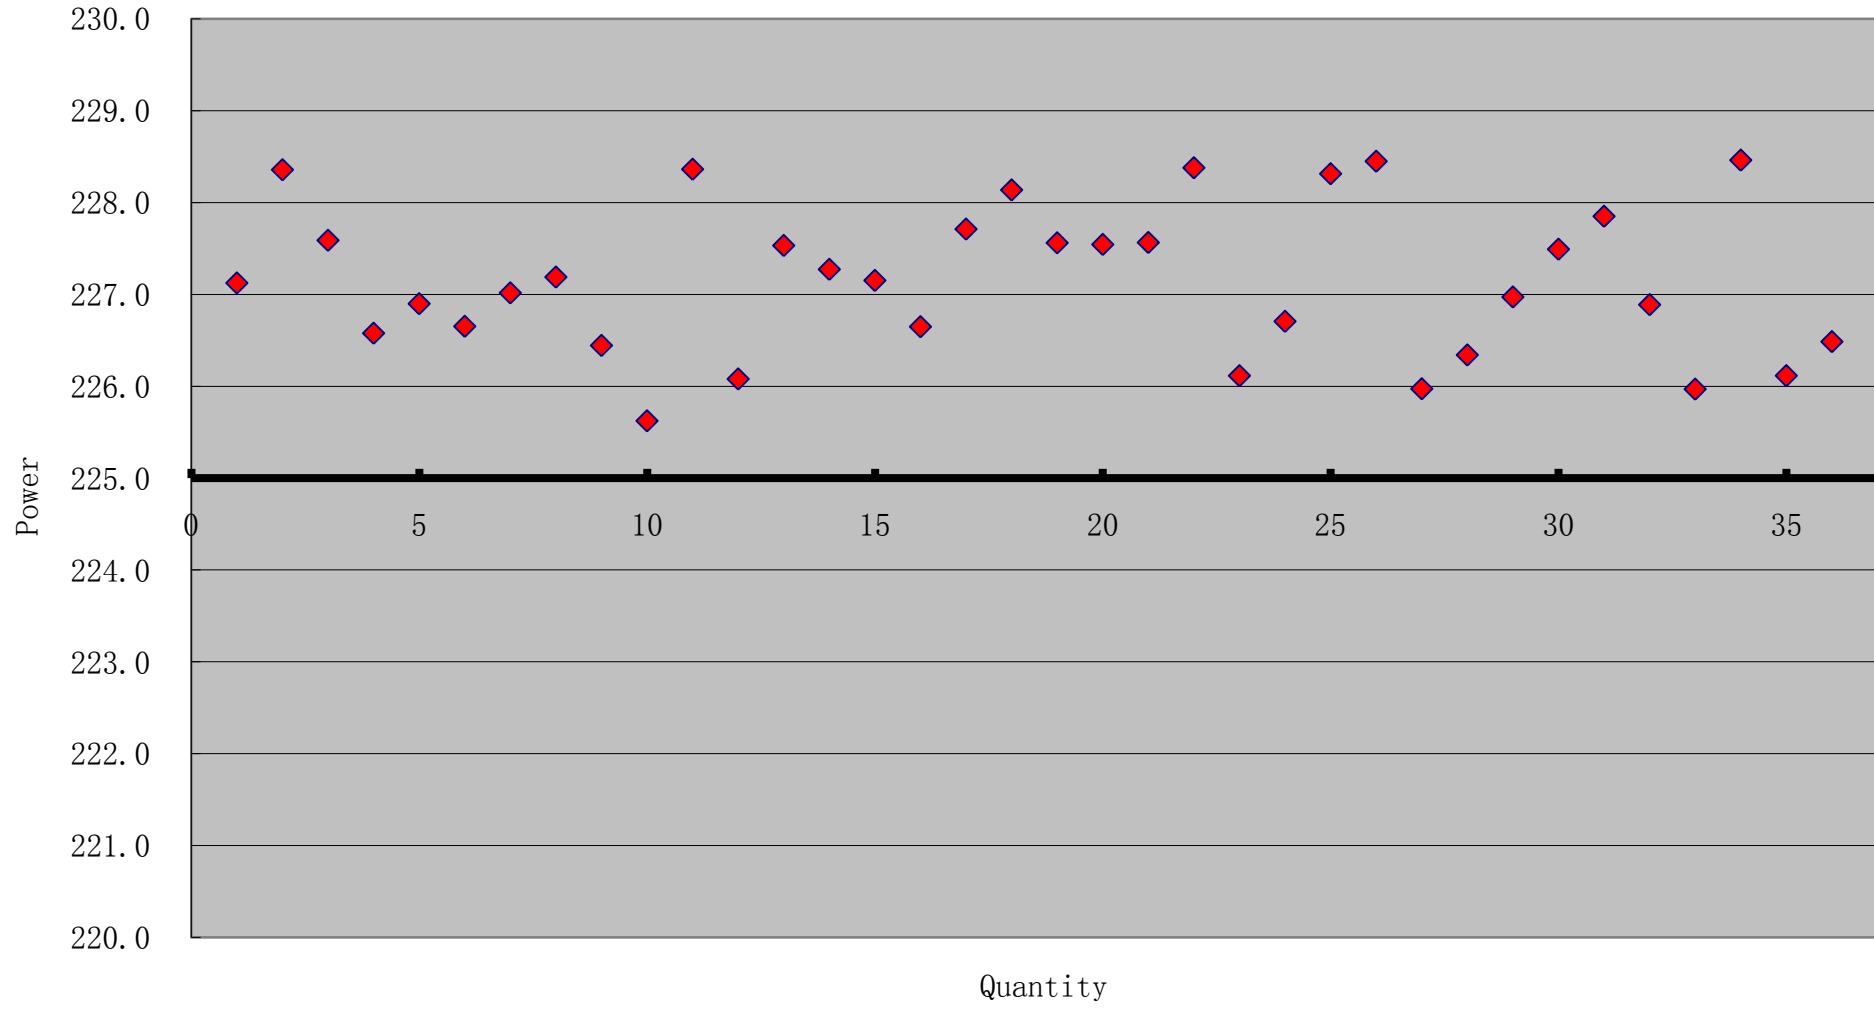

US225W-36-10492

No.	Barcode	Voc(V)	Isc(A)	Vm(V)	Im(A)	Pm(W)	FF)	Lable Power(W)
181	SEAP11012712464	37.2	8.12	29.6	7.66	227.1	75.3	225W
182	SEAP11012712174	36.8	8.19	29.1	7.86	228.4	75.8	225W
183	SEAP11012212203	36.5	8.31	29.0	7.85	227.6	75.1	225W
184	SEAP11012212908	36.4	8.24	28.9	7.85	226.6	75.5	225W
185	SEAP11012212795	36.2	8.21	29.3	7.76	226.9	76.3	225W
186	SEAP11012212740	36.1	8.23	28.7	7.89	226.7	76.4	225W
187	SEAP11012312260	36.1	8.33	28.6	7.95	227.0	75.6	225W
188	SEAP11011912424	37.0	8.16	29.5	7.71	227.2	75.3	225W
189	SEAP11012312599	36.4	8.31	28.8	7.86	226.4	74.9	225W
190	SEAP11012612616	36.1	8.35	28.6	7.89	225.6	74.9	225W
191	SEAP11012312175	36.8	8.22	29.0	7.87	228.4	75.5	225W
192	SEAP11012712549	36.5	8.17	28.9	7.82	226.1	75.9	225W
193	SEAP11012712692	36.6	8.23	29.1	7.82	227.5	75.5	225W
194	SEAP11012712151	36.6	8.15	29.0	7.84	227.3	76.2	225W
195	SEAP11012312386	36.1	8.26	28.9	7.87	227.2	76.3	225W
196	SEAP11011912879	36.6	8.27	29.0	7.82	226.6	74.9	225W
197	SEAP11012612600	36.5	8.34	29.0	7.85	227.7	74.9	225W
198	SEAP11012312610	36.1	8.33	28.7	7.96	228.1	76.0	225W
199	SEAP11012712147	37.1	8.13	29.4	7.74	227.6	75.5	225W
200	SEAP11012712206	36.9	8.14	29.7	7.66	227.5	75.8	225W
201	SEAP11012712401	36.6	8.23	29.0	7.85	227.6	75.6	225W
202	SEAP11012712339	36.6	8.24	29.0	7.88	228.4	75.7	225W
203	SEAP11012212625	35.9	8.39	28.5	7.94	226.1	75.1	225W
204	SEAP11012112055	35.9	8.36	28.5	7.95	226.7	75.5	225W
205	SEAP11012212832	36.5	8.23	28.8	7.94	228.3	76.0	225W
206	SEAP11012312553	36.0	8.37	28.7	7.97	228.4	75.8	225W
207	SEAP11012712301	36.5	8.18	28.8	7.84	226.0	75.8	225W
208	SEAP11012712504	36.5	8.13	28.9	7.83	226.3	76.2	225W
209	SEAP11012712526	36.7	8.17	29.1	7.81	227.0	75.7	225W
210	SEAP11012712077	37.3	8.14	29.7	7.65	227.5	74.9	225W
211	SEAP11012112264	36.6	8.30	28.9	7.90	227.9	75.0	225W
212	SEAP11011912897	36.8	8.14	29.1	7.79	226.9	75.8	225W
213	SEAP11012112315	36.2	8.19	28.9	7.82	226.0	76.2	225W
214	SEAP11012712518	36.6	8.15	28.9	7.90	228.5	76.6	225W
215	SEAP11012712129	36.6	8.35	29.0	7.80	226.1	74.0	225W
216	SEAP11012712292	36.4	8.22	28.8	7.87	226.5	75.7	225W
TOTAL						8177.6		
AVERAGE						227.2		

225W US225W-36-10492
(+0.27%, +1.51%)