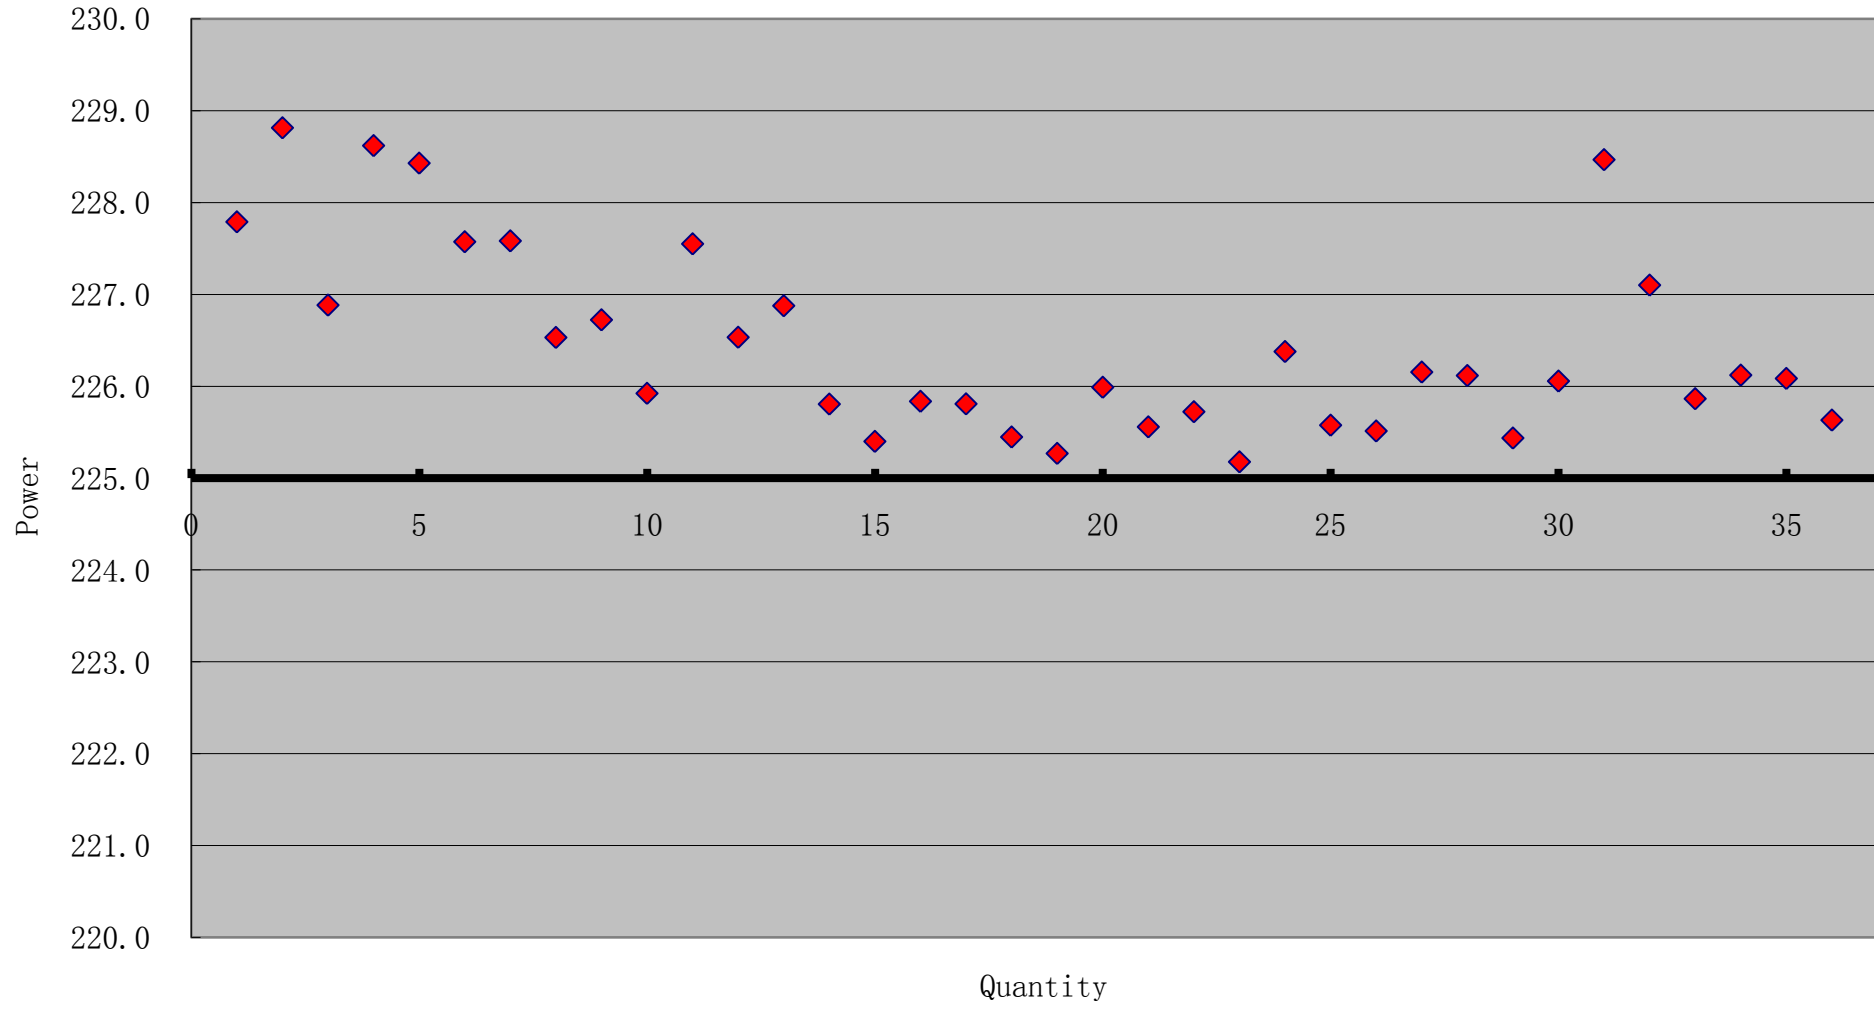

US225W-36-10494

No.	Barcode	Voc(V)	Isc(A)	Vm(V)	Im(A)	Pm(W)	FF)	Lable Power(W)
253	SEAP11011912764	36.7	8.17	29.2	7.81	227.8	75.9	225W
254	SEAP11012112709	36.4	8.40	29.2	7.84	228.8	74.8	225W
255	SEAP11012112554	36.2	8.39	29.2	7.78	226.9	74.7	225W
256	SEAP11012012145	36.3	8.31	29.1	7.85	228.6	75.7	225W
257	SEAP11012112464	36.5	8.26	29.1	7.85	228.4	75.9	225W
258	SEAP11012112513	36.3	8.21	29.2	7.79	227.6	76.3	225W
259	SEAP11012112493	36.3	8.27	29.0	7.84	227.6	75.7	225W
260	SEAP11012112654	36.0	8.30	28.9	7.84	226.5	75.8	225W
261	SEAP11011912751	36.4	8.26	29.1	7.80	226.7	75.4	225W
262	SEAP11011912768	36.5	8.26	29.2	7.74	225.9	74.8	225W
263	SEAP11012112652	36.4	8.17	29.3	7.77	227.5	76.6	225W
264	SEAP11012112550	36.0	8.25	28.9	7.84	226.5	76.2	225W
265	SEAP11012112004	36.3	8.35	28.8	7.87	226.9	74.9	225W
266	SEAP11012112362	36.2	8.24	29.1	7.75	225.8	75.7	225W
267	SEAP11011912867	37.1	8.14	29.3	7.70	225.4	74.7	225W
268	SEAP11011912240	37.3	8.22	29.3	7.71	225.8	73.7	225W
269	SEAP11011912659	37.1	8.22	29.1	7.77	225.8	74.0	225W
270	SEAP11011912509	37.1	8.28	29.2	7.73	225.4	73.3	225W
271	SEAP11011912711	37.0	8.09	29.3	7.70	225.3	75.2	225W
272	SEAP11011912447	37.1	8.19	29.6	7.63	226.0	74.4	225W
273	SEAP11011912560	37.1	8.13	29.5	7.66	225.6	74.7	225W
274	SEAP11012012064	37.1	8.18	29.1	7.75	225.7	74.4	225W
275	SEAP11011912650	36.9	8.27	29.0	7.75	225.2	73.7	225W
276	SEAP11011912736	37.1	8.17	29.3	7.71	226.4	74.6	225W
277	SEAP11012012042	37.0	8.23	29.0	7.77	225.6	74.1	225W
278	SEAP11012012106	37.0	8.20	29.2	7.72	225.5	74.3	225W
279	SEAP11012212325	36.7	8.26	28.9	7.82	226.2	74.6	225W
280	SEAP11012212247	36.7	8.24	28.9	7.83	226.1	74.8	225W
281	SEAP11011912692	37.0	8.27	29.1	7.76	225.4	73.8	225W
282	SEAP11012012077	37.0	8.30	29.4	7.70	226.1	73.6	225W
283	SEAP11012212301	36.7	8.25	29.1	7.85	228.5	75.5	225W
284	SEAP11011912185	36.8	8.17	29.2	7.78	227.1	75.4	225W
285	SEAP11012312578	36.3	8.28	28.6	7.88	225.9	75.2	225W
286	SEAP11012212950	36.2	8.27	28.6	7.90	226.1	75.6	225W
287	SEAP11012712446	36.4	8.24	28.9	7.82	226.1	75.3	225W
288	SEAP11012712445	36.4	8.35	28.7	7.85	225.6	74.2	225W
TOTAL						8152.3		
AVERAGE						226.5		

225W US225W-36-10494
(+0.09%, +1.69%)