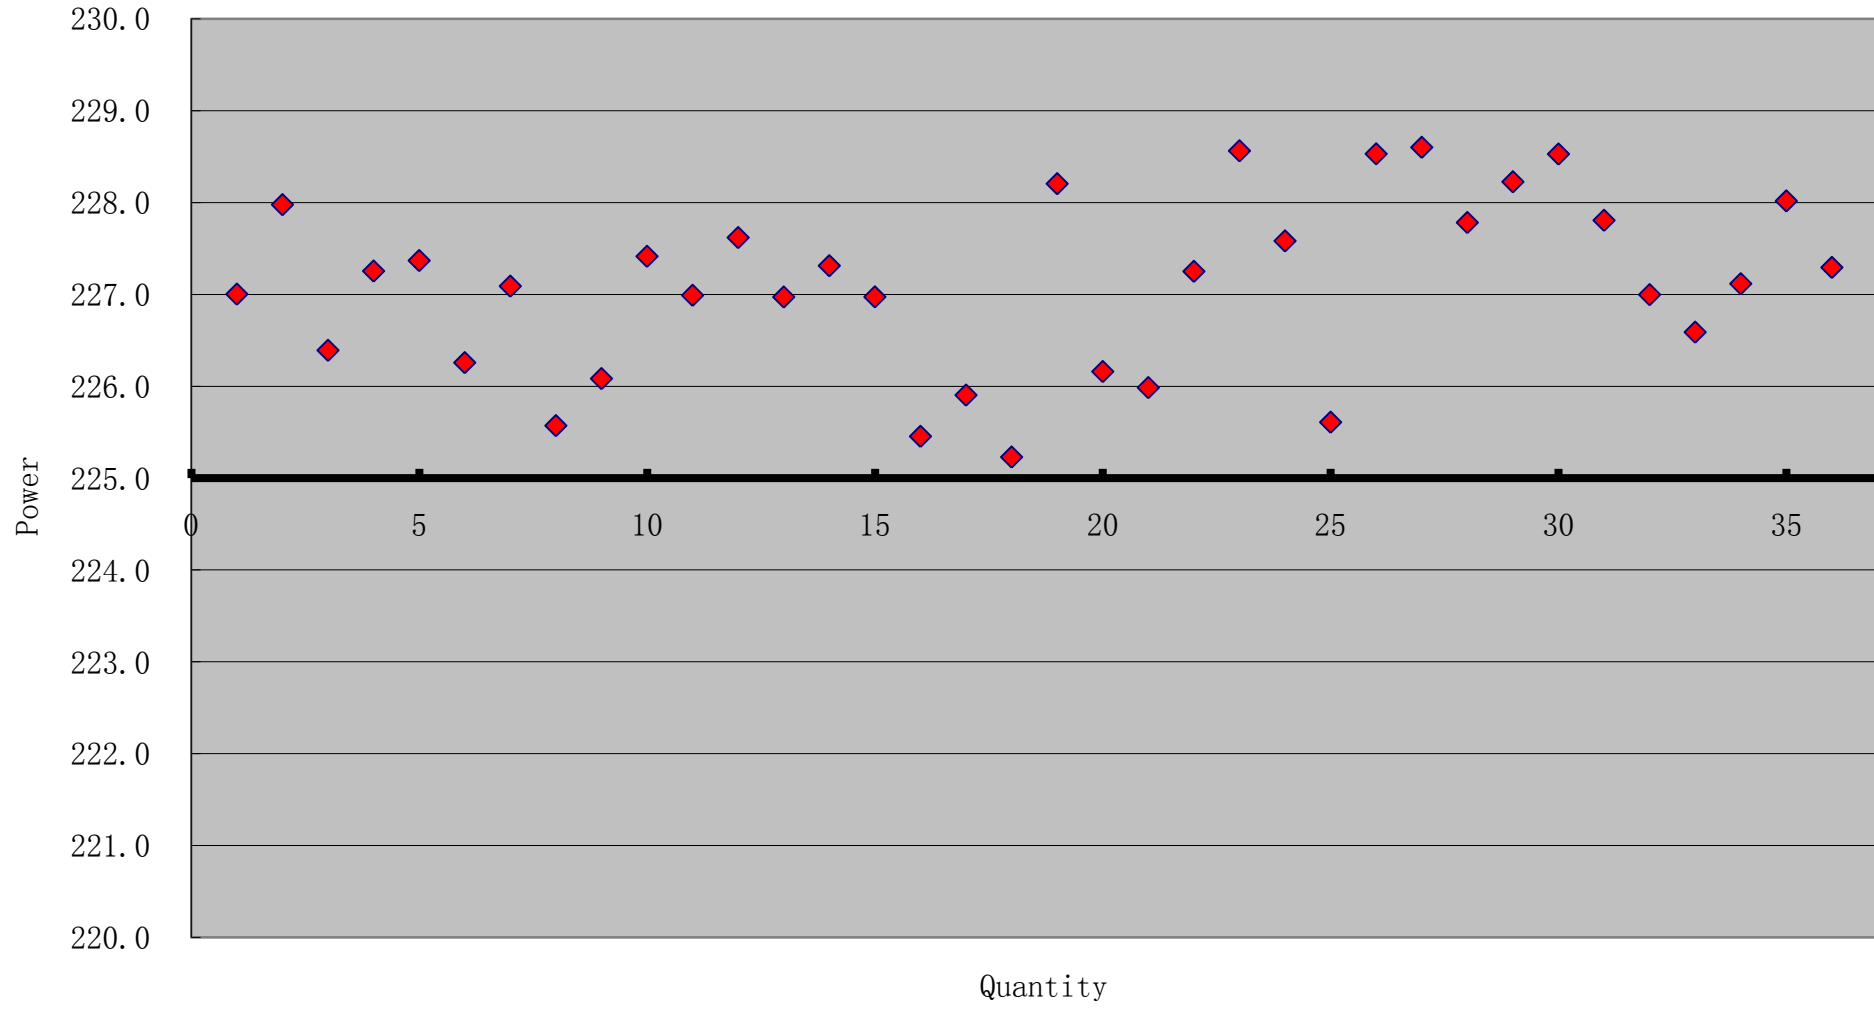

US225W-36-10491

No.	Barcode	Voc(V)	Isc(A)	Vm(V)	Im(A)	Pm(W)	FF)	Lable Power(W)
145	SEAP11012712360	36.6	8.22	28.8	7.88	227.0	75.5	225W
146	SEAP11012112514	36.4	8.17	29.1	7.83	228.0	76.7	225W
147	SEAP11012312121	36.2	8.26	28.8	7.85	226.4	75.8	225W
148	SEAP11012212633	36.2	8.29	28.3	8.04	227.3	75.7	225W
149	SEAP11012212471	36.1	8.31	28.9	7.86	227.4	75.8	225W
150	SEAP11012612055	36.4	8.27	28.8	7.86	226.3	75.2	225W
151	SEAP11012712396	36.5	8.28	28.8	7.89	227.1	75.1	225W
152	SEAP11012612796	36.4	8.26	28.7	7.85	225.6	75.0	225W
153	SEAP11012712637	36.4	8.21	28.7	7.89	226.1	75.6	225W
154	SEAP11012712374	36.5	8.21	28.8	7.90	227.4	75.8	225W
155	SEAP11012212841	36.3	8.41	29.0	7.84	227.0	74.3	225W
156	SEAP11012712119	36.4	8.23	29.1	7.81	227.6	75.9	225W
157	SEAP11012212187	36.0	8.33	28.5	7.97	227.0	75.8	225W
158	SEAP11012712375	36.5	8.20	28.9	7.88	227.3	75.9	225W
159	SEAP11012712337	36.4	8.16	29.0	7.84	227.0	76.3	225W
160	SEAP11012712674	36.4	8.19	28.8	7.83	225.5	75.7	225W
161	SEAP11012712434	36.4	8.14	28.9	7.82	225.9	76.3	225W
162	SEAP11012212136	36.0	8.29	28.3	7.95	225.2	75.4	225W
163	SEAP11012212717	36.4	8.24	28.8	7.91	228.2	76.2	225W
164	SEAP11012712248	36.5	8.20	28.9	7.82	226.2	75.6	225W
165	SEAP11012712247	36.6	8.23	29.1	7.77	226.0	75.0	225W
166	SEAP11012712146	36.7	8.11	29.1	7.82	227.3	76.5	225W
167	SEAP11012712200	36.9	8.15	29.3	7.79	228.6	76.0	225W
168	SEAP11012112642	36.3	8.29	28.8	7.90	227.6	75.7	225W
169	SEAP11012112190	36.2	8.25	28.8	7.83	225.6	75.4	225W
170	SEAP11012112132	36.5	8.38	28.8	7.93	228.5	74.6	225W
171	SEAP11012212077	36.3	8.33	28.7	7.98	228.6	75.6	225W
172	SEAP11012212029	36.3	8.26	28.8	7.92	227.8	76.0	225W
173	SEAP11012112002	36.3	8.35	28.7	7.94	228.2	75.3	225W
174	SEAP11012112473	36.3	8.32	28.9	7.90	228.5	75.6	225W
175	SEAP11012112735	36.5	8.18	29.0	7.85	227.8	76.4	225W
176	SEAP11011912483	36.6	8.22	29.2	7.79	227.0	75.4	225W
177	SEAP11012112395	36.1	8.24	28.8	7.87	226.6	76.3	225W
178	SEAP11012112517	36.3	8.23	28.9	7.86	227.1	76.1	225W
179	SEAP11012112065	36.4	8.23	28.8	7.91	228.0	76.2	225W
180	SEAP11012112199	36.3	8.39	28.9	7.88	227.3	74.7	225W
TOTAL						8175.7		
AVERAGE						227.1		

225W US225W-36-10491
(+0.09%, +1.60%)