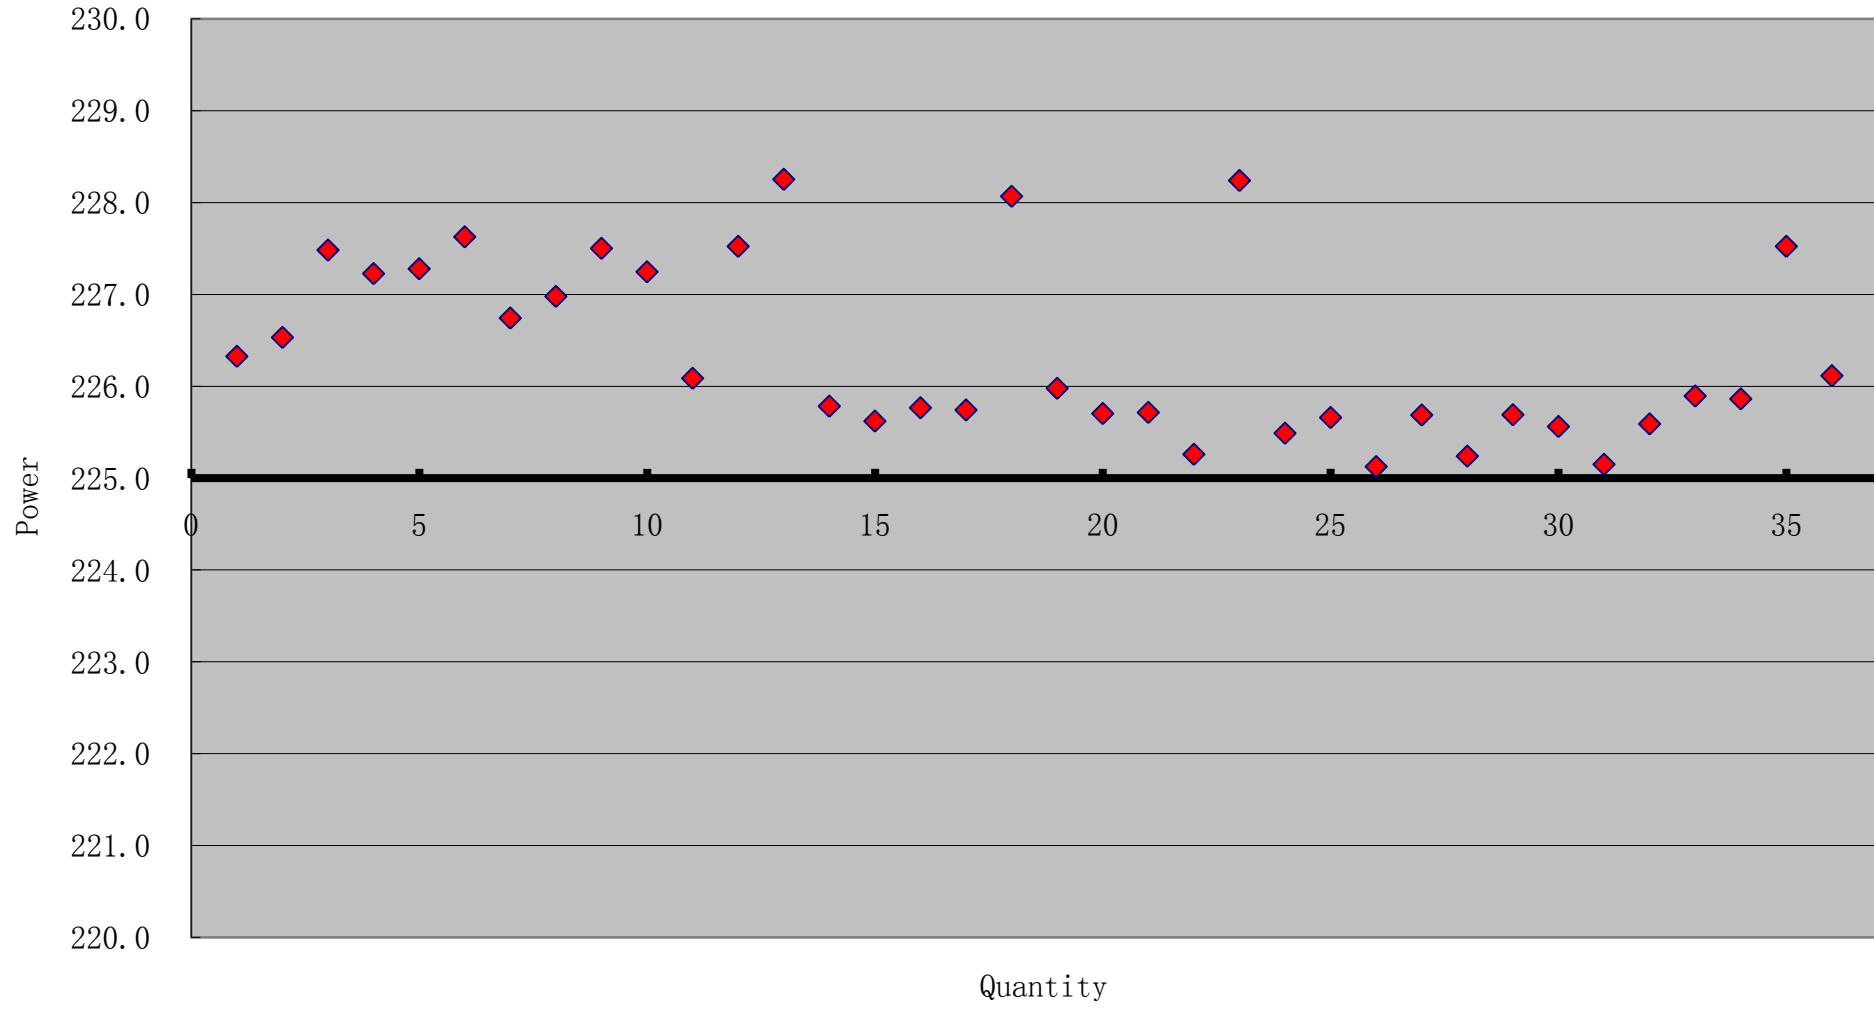

US225W-36-10504

No.	Barcode	Voc(V)	Isc(A)	Vm(V)	Im(A)	Pm(W)	FF)	Lable Power(W)
613	SEAP11012112385	36.4	8.16	29.2	7.76	226.3	76.1	225W
614	SEAP11012112420	36.6	8.15	29.1	7.78	226.5	76.0	225W
615	SEAP11012212045	36.7	8.24	29.0	7.86	227.5	75.1	225W
616	SEAP11012112541	36.8	8.20	28.9	7.85	227.2	75.4	225W
617	SEAP11012212126	36.8	8.36	29.0	7.83	227.3	74.0	225W
618	SEAP11012212122	36.7	8.26	29.1	7.83	227.6	75.0	225W
619	SEAP11012112505	36.6	8.24	29.0	7.82	226.7	75.2	225W
620	SEAP11012012001	37.1	8.21	29.3	7.74	227.0	74.5	225W
621	SEAP11012012169	36.6	8.21	29.1	7.82	227.5	75.7	225W
622	SEAP11012112560	36.7	8.29	29.0	7.84	227.2	74.7	225W
623	SEAP11012012087	37.1	8.13	29.2	7.75	226.1	75.1	225W
624	SEAP11012112506	36.7	8.22	29.1	7.82	227.5	75.3	225W
625	SEAP11012112671	36.8	8.19	29.1	7.86	228.3	75.6	225W
626	SEAP11012112331	36.5	8.21	29.0	7.80	225.8	75.4	225W
627	SEAP11011912425	36.8	8.28	28.9	7.81	225.6	74.0	225W
628	SEAP11011912706	36.9	8.22	29.2	7.74	225.8	74.4	225W
629	SEAP11012112413	36.5	8.20	29.0	7.78	225.7	75.4	225W
630	SEAP11012112036	36.8	8.28	29.3	7.80	228.1	74.8	225W
631	SEAP11011912859	36.9	8.29	29.2	7.74	226.0	73.8	225W
632	SEAP11011912372	36.9	8.18	29.1	7.74	225.7	74.8	225W
633	SEAP11011912482	37.0	8.25	28.9	7.80	225.7	73.9	225W
634	SEAP11011912608	36.9	8.25	29.1	7.75	225.3	74.0	225W
635	SEAP11010712472	36.9	8.27	29.4	7.76	228.2	74.8	225W
636	SEAP11012012045	36.8	8.22	29.0	7.78	225.5	74.5	225W
637	SEAP11011912609	37.0	8.25	29.1	7.74	225.7	74.0	225W
638	SEAP11011912387	36.9	8.22	29.2	7.72	225.1	74.2	225W
639	SEAP11011912559	37.0	8.19	29.3	7.71	225.7	74.5	225W
640	SEAP11011912514	37.1	8.17	29.1	7.73	225.2	74.3	225W
641	SEAP11011912827	37.0	8.18	29.2	7.74	225.7	74.6	225W
642	SEAP11011912415	37.1	8.17	29.2	7.74	225.6	74.4	225W
643	SEAP11011912564	36.9	8.13	29.2	7.72	225.1	75.1	225W
644	SEAP11012012117	37.0	8.14	29.1	7.75	225.6	75.0	225W
645	SEAP11012712530	36.3	8.35	28.8	7.84	225.9	74.5	225W
646	SEAP11012712624	36.3	8.22	28.8	7.85	225.9	75.6	225W
647	SEAP11012712634	36.4	8.22	28.8	7.89	227.5	76.0	225W
648	SEAP11012712244	36.3	8.25	28.9	7.83	226.1	75.5	225W
TOTAL						8149.2		
AVERAGE						226.4		

225W US225W-36-10504
(+0.04%, +1.47%)