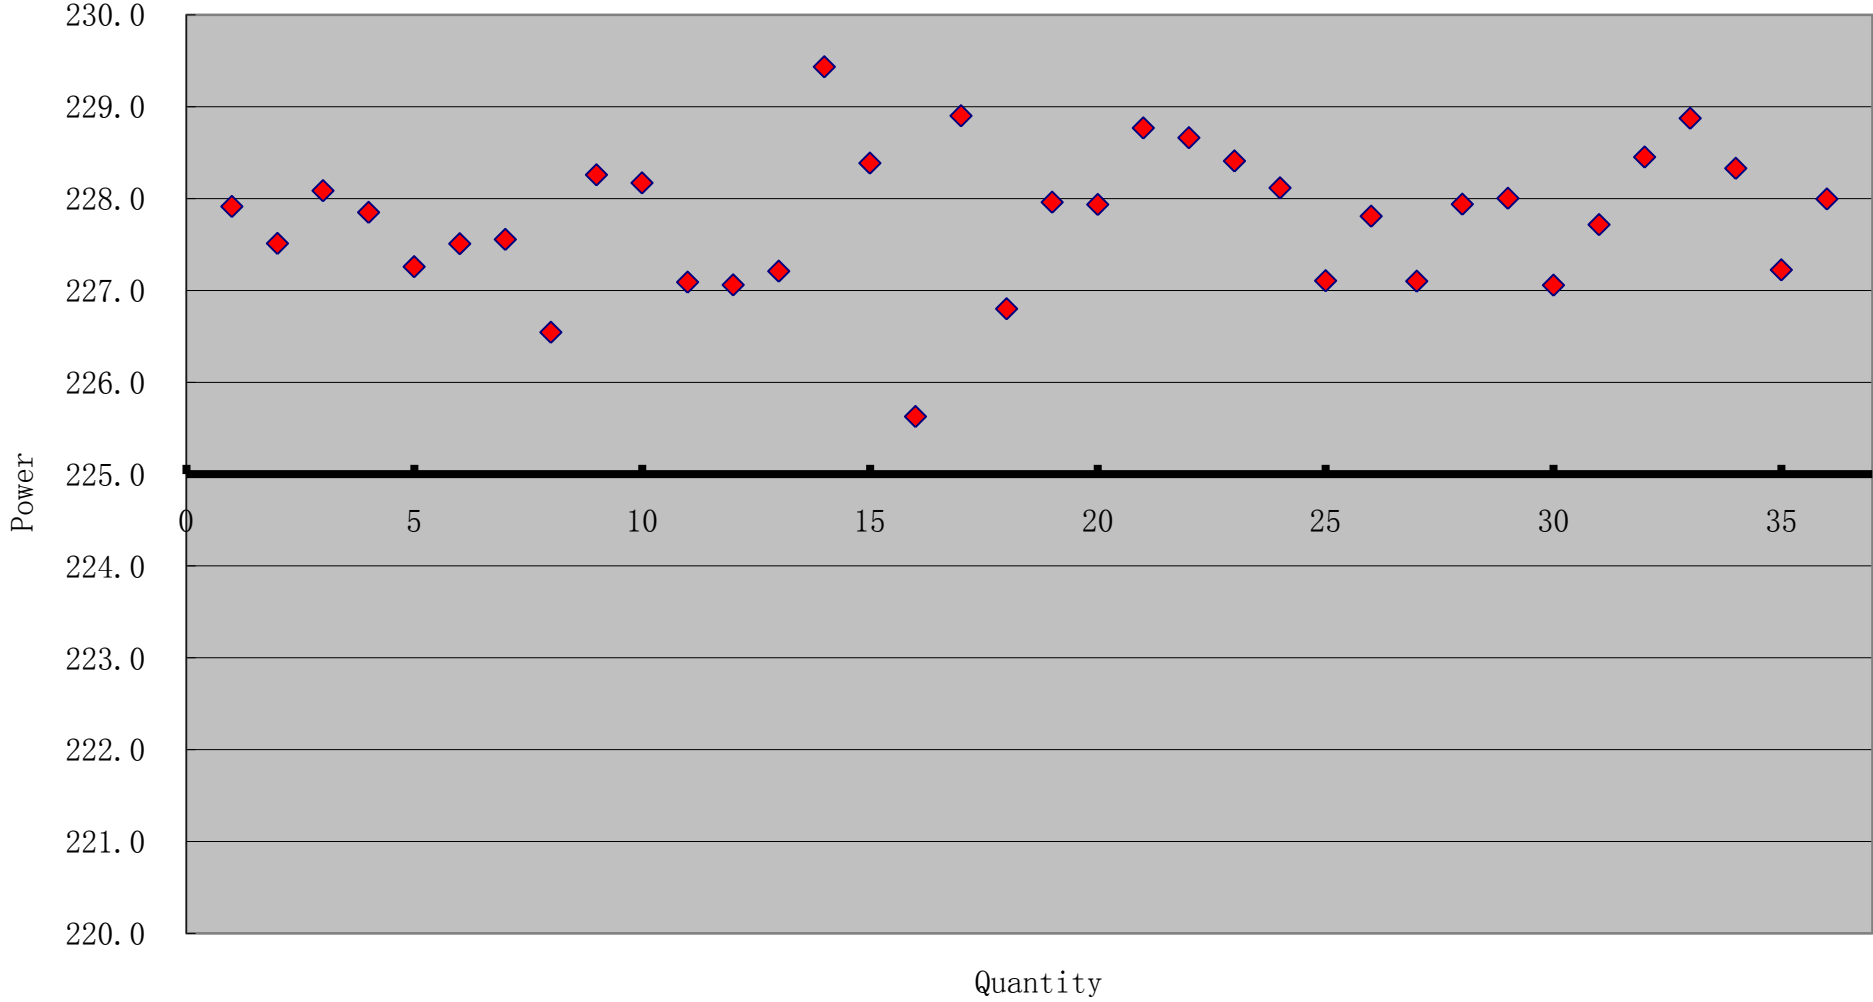

US225W-36-10505

No.	Barcode	Voc(V)	Isc(A)	Vm(V)	Im(A)	Pm(W)	FF)	Lable Power(W)
649	SEAP11011912102	37.0	8.30	29.2	7.81	227.9	74.3	225W
650	SEAP11011912070	36.9	8.31	29.1	7.82	227.5	74.2	225W
651	SEAP11011912111	37.4	8.12	29.9	7.64	228.1	75.2	225W
652	SEAP11011912009	37.0	8.20	29.1	7.84	227.8	75.1	225W
653	SEAP11011912091	36.9	8.17	29.1	7.82	227.3	75.4	225W
654	SEAP11011912366	36.9	8.36	29.3	7.78	227.5	73.6	225W
655	SEAP11011912528	36.9	8.15	29.3	7.76	227.6	75.5	225W
656	SEAP11011912527	36.7	8.22	29.0	7.82	226.5	75.0	225W
657	SEAP11011912148	37.1	8.35	29.3	7.80	228.3	73.6	225W
658	SEAP11011912376	36.8	8.21	29.2	7.81	228.2	75.5	225W
659	SEAP11011912095	37.0	8.36	29.2	7.78	227.1	73.5	225W
660	SEAP11011912016	36.8	8.25	29.1	7.81	227.1	74.7	225W
661	SEAP11011912521	37.0	8.20	29.3	7.76	227.2	74.8	225W
662	SEAP11011912364	37.3	8.22	29.5	7.79	229.4	75.0	225W
663	SEAP11011912895	37.2	8.19	29.4	7.76	228.4	75.0	225W
664	SEAP11012112325	36.6	8.25	29.1	7.75	225.6	74.7	225W
665	SEAP11011912158	37.3	8.25	29.3	7.82	228.9	74.4	225W
666	SEAP11011912228	37.0	8.23	29.1	7.80	226.8	74.5	225W
667	SEAP11011912073	37.3	8.30	29.3	7.79	228.0	73.7	225W
668	SEAP11011912276	37.3	8.24	29.3	7.78	227.9	74.2	225W
669	SEAP11011912195	37.1	8.21	29.4	7.79	228.8	75.0	225W
670	SEAP11011912258	37.3	8.19	29.4	7.78	228.7	74.8	225W
671	SEAP11011912224	37.7	8.33	29.2	7.81	228.4	72.8	225W
672	SEAP11011912141	37.3	8.33	29.3	7.79	228.1	73.4	225W
673	SEAP11011912156	37.2	8.26	28.9	7.85	227.1	74.0	225W
674	SEAP11011912253	37.2	8.29	29.3	7.77	227.8	73.8	225W
675	SEAP11011912234	37.0	8.19	29.3	7.74	227.1	74.8	225W
676	SEAP11011912186	37.2	8.19	29.2	7.79	227.9	74.9	225W
677	SEAP11011912285	37.2	8.33	29.2	7.81	228.0	73.6	225W
678	SEAP11011912273	37.1	8.25	29.0	7.82	227.1	74.3	225W
679	SEAP11011912266	37.1	8.25	29.4	7.74	227.7	74.4	225W
680	SEAP11011912196	37.1	8.23	29.4	7.78	228.5	74.7	225W
681	SEAP11011912250	37.2	8.36	29.4	7.80	228.9	73.5	225W
682	SEAP11011912052	37.0	8.15	29.3	7.79	228.3	75.7	225W
683	SEAP11011912193	37.2	8.23	29.2	7.77	227.2	74.2	225W
684	SEAP11011912089	37.1	8.30	29.4	7.75	228.0	74.1	225W
TOTAL						8200.6		
AVERAGE						227.8		

225W US225W-36-10505

(+0.27%, +1.96%)