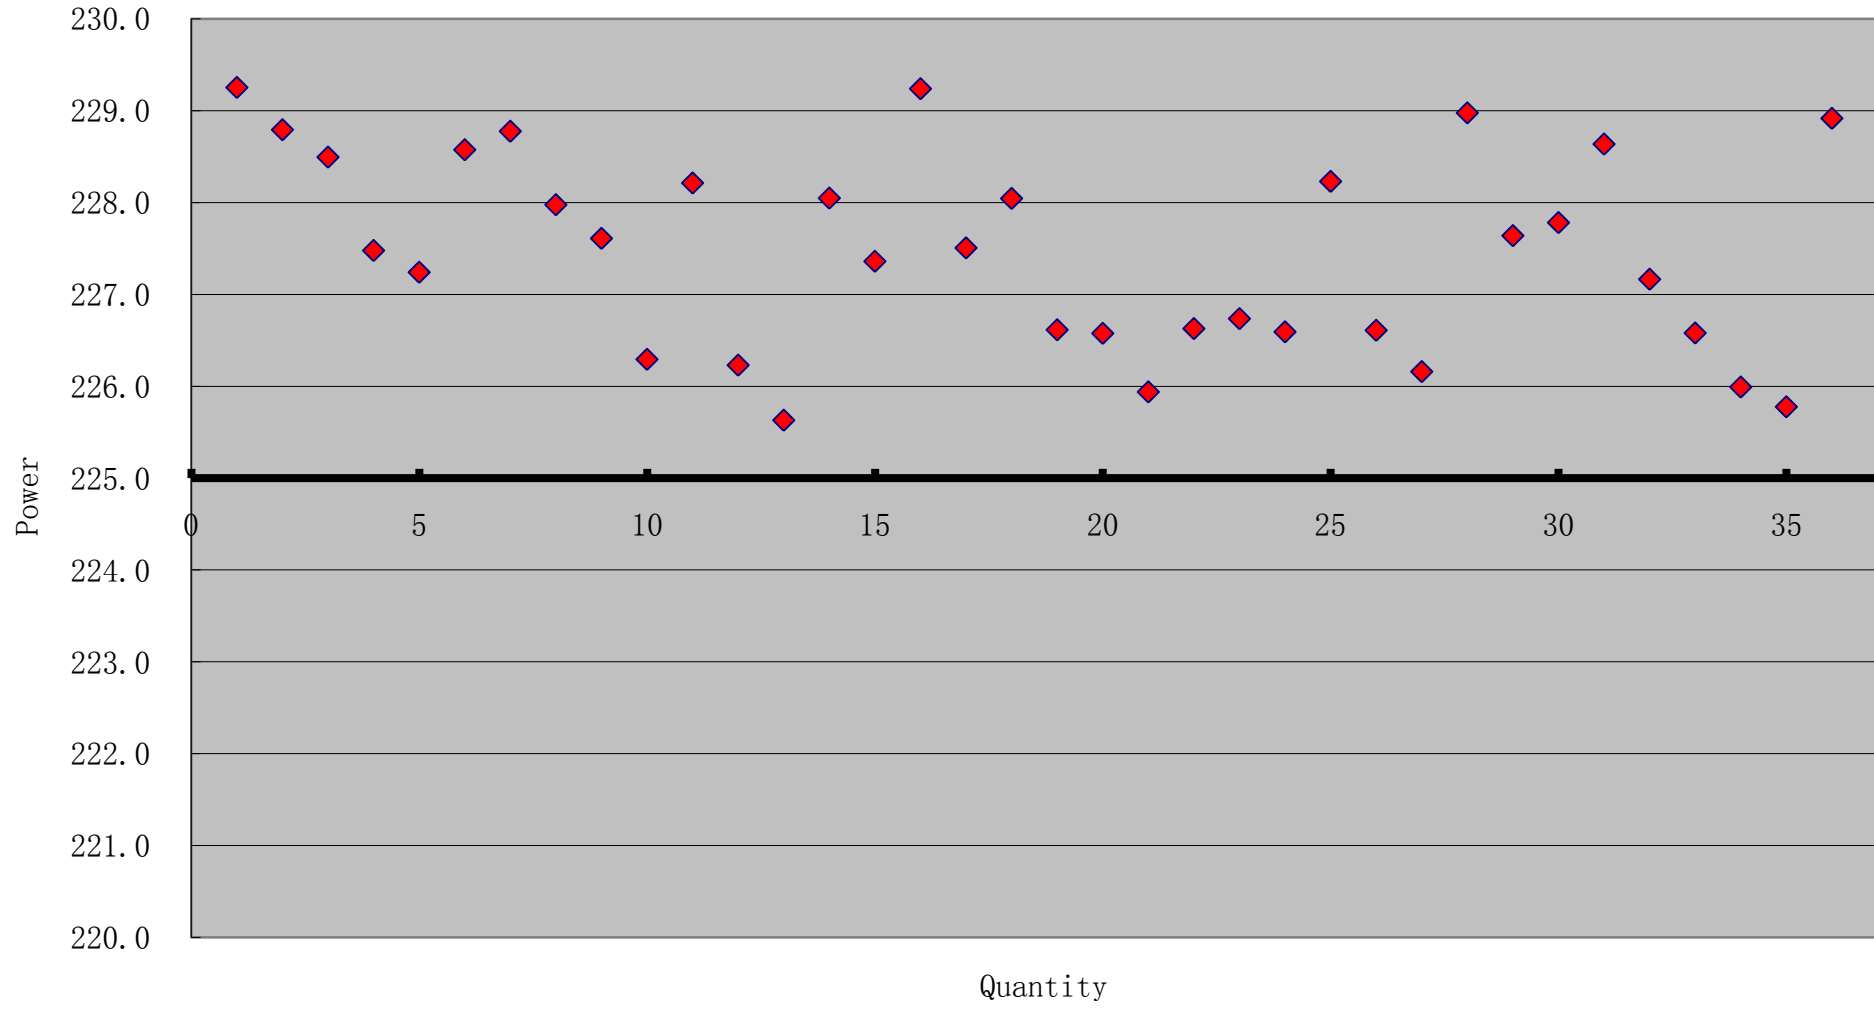

US225W-36-10499

No.	Barcode	Voc(V)	Isc(A)	Vm(V)	Im(A)	Pm(W)	FF)	Lable Power(W)
433	SEAP11012012182	36.5	8.30	29.1	7.87	229.3	75.7	225W
434	SEAP11012012144	36.8	8.31	29.6	7.73	228.8	74.9	225W
435	SEAP11012012209	36.4	8.33	29.0	7.88	228.5	75.4	225W
436	SEAP11012112106	36.3	8.27	28.8	7.89	227.5	75.8	225W
437	SEAP11012112400	36.4	8.33	29.0	7.83	227.2	75.0	225W
438	SEAP11012012443	36.4	8.34	29.3	7.81	228.6	75.3	225W
439	SEAP11012012134	36.3	8.34	28.9	7.92	228.8	75.6	225W
440	SEAP11012012211	36.3	8.42	28.9	7.89	228.0	74.6	225W
441	SEAP11011912312	36.9	8.30	29.3	7.76	227.6	74.3	225W
442	SEAP11012112059	36.2	8.38	29.0	7.81	226.3	74.7	225W
443	SEAP11012012048	36.9	8.29	29.5	7.74	228.2	74.7	225W
444	SEAP11011912264	36.7	8.32	29.2	7.75	226.2	74.1	225W
445	SEAP11011912301	36.7	8.30	29.1	7.75	225.6	74.0	225W
446	SEAP11011912338	37.1	8.28	29.2	7.81	228.0	74.3	225W
447	SEAP11012712562	36.4	8.39	28.9	7.87	227.4	74.4	225W
448	SEAP11012712334	36.9	8.23	29.4	7.81	229.2	75.6	225W
449	SEAP11012712654	36.4	8.19	28.9	7.86	227.5	76.3	225W
450	SEAP11012712436	36.5	8.23	28.8	7.92	228.0	76.0	225W
451	SEAP11012712098	36.8	8.14	29.4	7.71	226.6	75.7	225W
452	SEAP11012712231	36.5	8.31	28.9	7.84	226.6	74.7	225W
453	SEAP11012612406	36.2	8.28	28.6	7.91	225.9	75.5	225W
454	SEAP11011912894	36.6	8.21	29.5	7.68	226.6	75.5	225W
455	SEAP11012712027	36.2	8.24	28.9	7.85	226.7	76.0	225W
456	SEAP11012712532	36.1	8.26	28.8	7.88	226.6	75.9	225W
457	SEAP11012712404	36.3	8.34	28.9	7.89	228.2	75.4	225W
458	SEAP11012712630	36.3	8.23	28.8	7.86	226.6	75.9	225W
459	SEAP11012712664	36.1	8.20	28.9	7.83	226.2	76.3	225W
460	SEAP11012312547	36.6	8.24	29.0	7.90	229.0	75.9	225W
461	SEAP11011912291	36.9	8.31	28.8	7.89	227.6	74.3	225W
462	SEAP11011912354	36.7	8.30	29.2	7.81	227.8	74.9	225W
463	SEAP11012312465	36.8	8.25	29.5	7.75	228.6	75.3	225W
464	SEAP11012712538	36.2	8.23	28.8	7.88	227.2	76.3	225W
465	SEAP11012712617	36.3	8.24	29.1	7.79	226.6	75.7	225W
466	SEAP11011912044	37.1	8.19	29.8	7.57	226.0	74.4	225W
467	SEAP11012312054	36.0	8.20	28.8	7.85	225.8	76.5	225W
468	SEAP11012312429	36.4	8.30	29.0	7.88	228.9	75.7	225W
TOTAL						8188.3		
AVERAGE						227.5		

225W US225W-36-10499
(+0.27%, +1.87%)