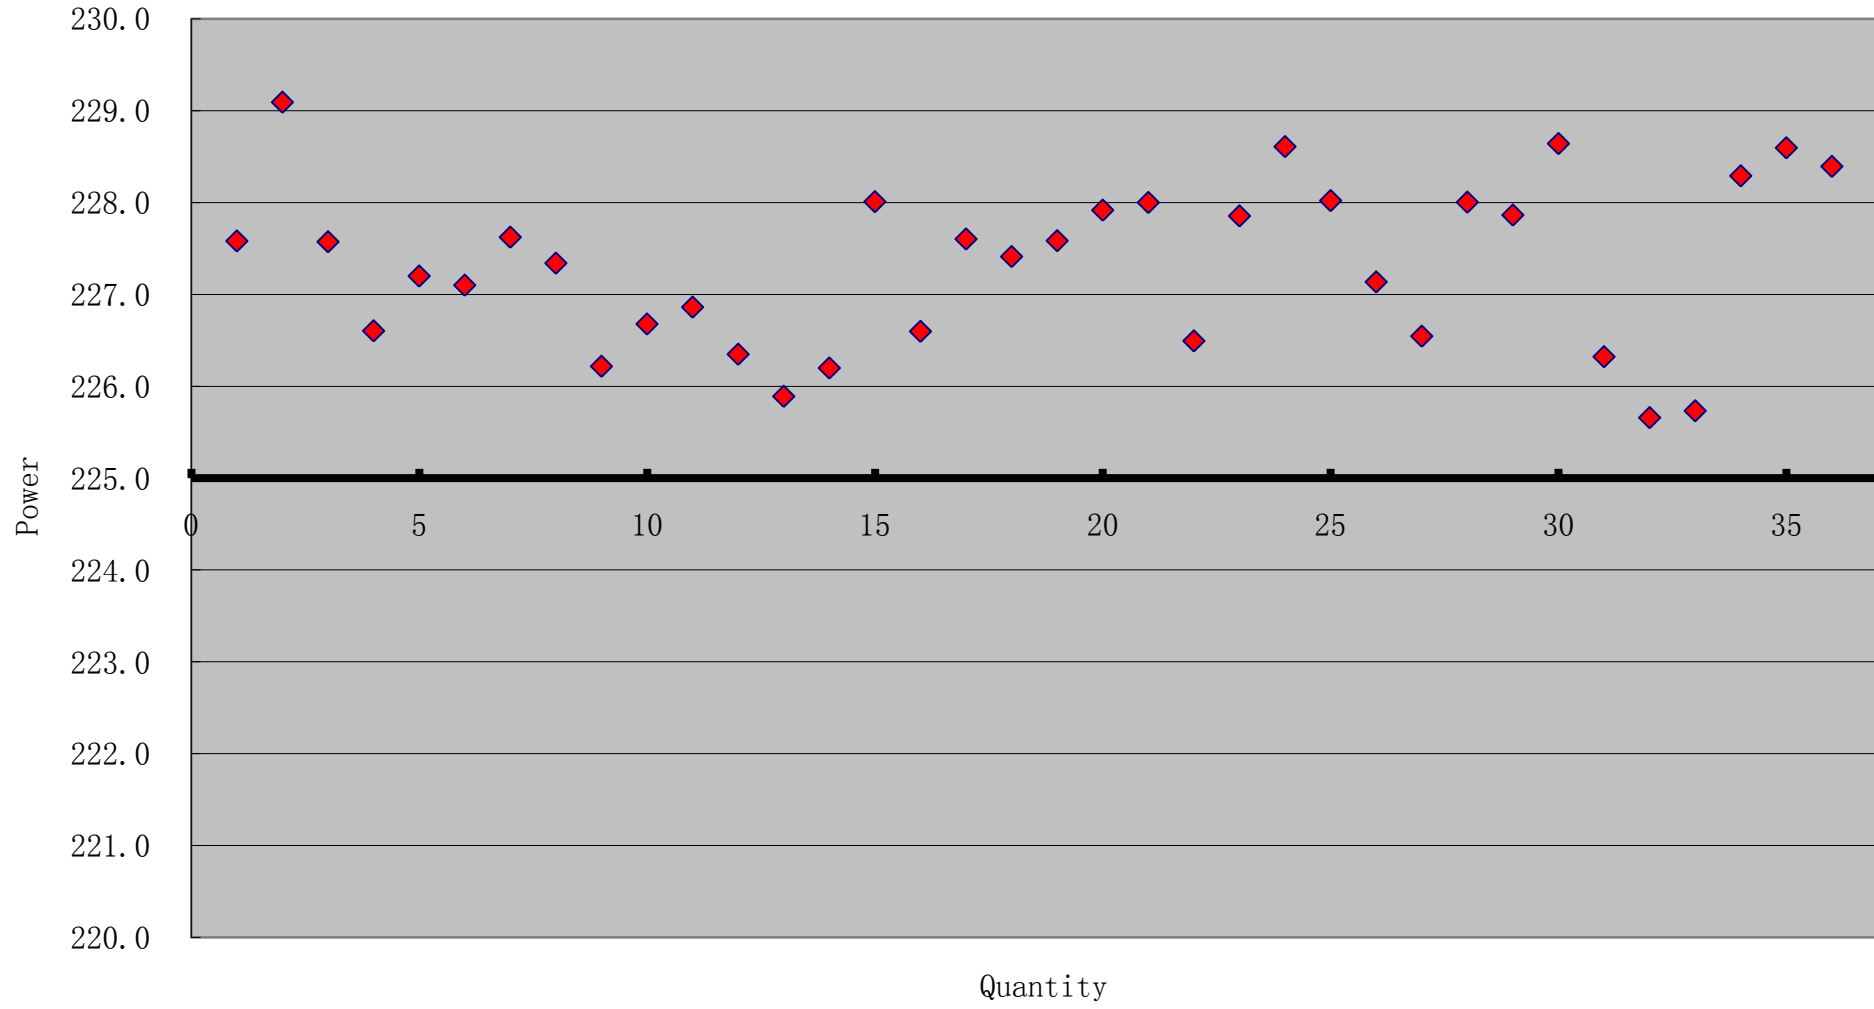

US225W-36-10501

No.	Barcode	Voc(V)	Isc(A)	Vm(V)	Im(A)	Pm(W)	FF)	Lable Power(W)
505	SEAP11011912114	36.8	8.28	29.1	7.81	227.6	74.8	225W
506	SEAP11012012123	36.4	8.38	29.1	7.87	229.1	75.1	225W
507	SEAP11011912703	36.8	8.19	29.4	7.74	227.6	75.5	225W
508	SEAP11011912492	36.7	8.31	29.4	7.71	226.6	74.4	225W
509	SEAP11011912565	36.6	8.29	29.3	7.76	227.2	74.8	225W
510	SEAP11012012003	37.2	8.14	29.3	7.75	227.1	75.1	225W
511	SEAP11011912532	36.7	8.18	29.1	7.81	227.6	75.7	225W
512	SEAP11012012237	36.1	8.35	29.0	7.84	227.3	75.5	225W
513	SEAP11012012231	36.6	8.18	28.9	7.82	226.2	75.6	225W
514	SEAP11012012361	36.6	8.23	28.9	7.84	226.7	75.3	225W
515	SEAP11012012495	36.7	8.23	29.0	7.83	226.9	75.1	225W
516	SEAP11012012474	36.8	8.14	29.2	7.76	226.3	75.6	225W
517	SEAP11012712362	36.2	8.31	28.7	7.88	225.9	75.0	225W
518	SEAP11011912828	37.1	8.15	29.3	7.71	226.2	74.9	225W
519	SEAP11011912872	37.1	8.27	29.5	7.74	228.0	74.2	225W
520	SEAP11011912633	37.1	8.23	29.4	7.71	226.6	74.2	225W
521	SEAP11011912641	37.1	8.22	29.3	7.76	227.6	74.6	225W
522	SEAP11012112150	36.4	8.25	28.9	7.86	227.4	75.7	225W
523	SEAP11012112229	36.6	8.14	29.0	7.84	227.6	76.4	225W
524	SEAP11012112103	36.5	8.27	29.0	7.86	227.9	75.4	225W
525	SEAP11012112010	36.5	8.30	29.1	7.85	228.0	75.2	225W
526	SEAP11012112094	36.4	8.22	29.0	7.81	226.5	75.7	225W
527	SEAP11012112412	36.7	8.08	29.3	7.77	227.9	76.9	225W
528	SEAP11012012534	36.6	8.34	29.1	7.84	228.6	74.9	225W
529	SEAP11012112158	36.5	8.28	29.0	7.87	228.0	75.4	225W
530	SEAP11012112038	36.5	8.27	29.1	7.81	227.1	75.3	225W
531	SEAP11012012535	36.7	8.22	29.1	7.79	226.5	75.1	225W
532	SEAP11012112098	36.6	8.24	29.3	7.77	228.0	75.5	225W
533	SEAP11012112218	36.6	8.24	29.2	7.80	227.9	75.5	225W
534	SEAP11012012402	36.6	8.33	29.1	7.85	228.6	75.0	225W
535	SEAP11012112064	36.4	8.29	28.8	7.85	226.3	75.0	225W
536	SEAP11011912829	36.9	8.09	29.1	7.74	225.7	75.7	225W
537	SEAP11011912704	36.9	8.28	29.4	7.67	225.7	73.9	225W
538	SEAP11011912576	37.0	8.28	29.3	7.80	228.3	74.5	225W
539	SEAP11012012433	36.9	8.17	29.4	7.77	228.6	75.8	225W
540	SEAP11012012393	36.9	8.22	29.4	7.78	228.4	75.4	225W
TOTAL						8183.6		
AVERAGE						227.3		

225W US225W-36-10501
(+0.31%, +1.82%)